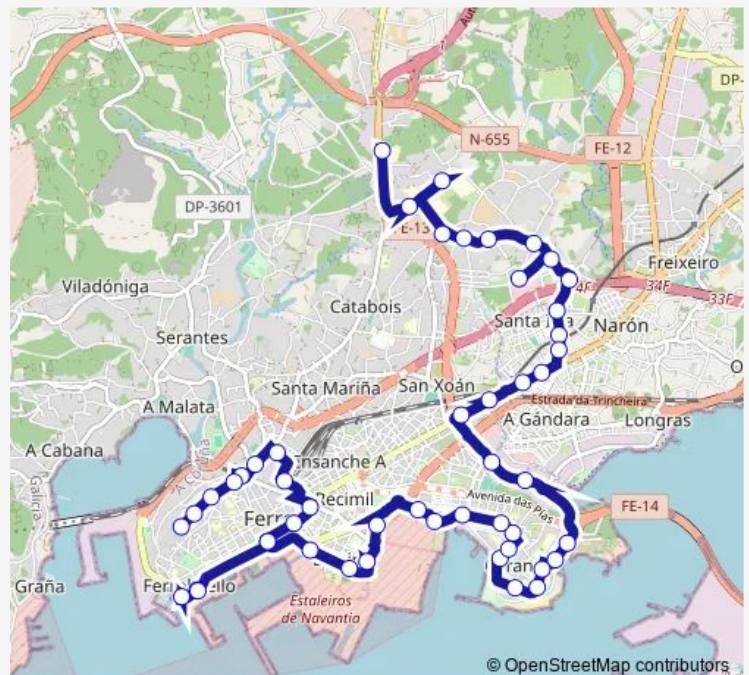

Thursday 07:00-15:00

Friday 07:00-15:00

Saturday —

Sunday —

Route info

Direction: Hospital Novoa Santos

Stops: 50

Trip Duration: 1 hour 0 min

XG642024 — Hospital Novoa Santos - Canido

BusMaps

Hospital Xeral

Residencia 3ª Idade

Caranza

Masaia

Masaia 2

Instituto Carballo Calero