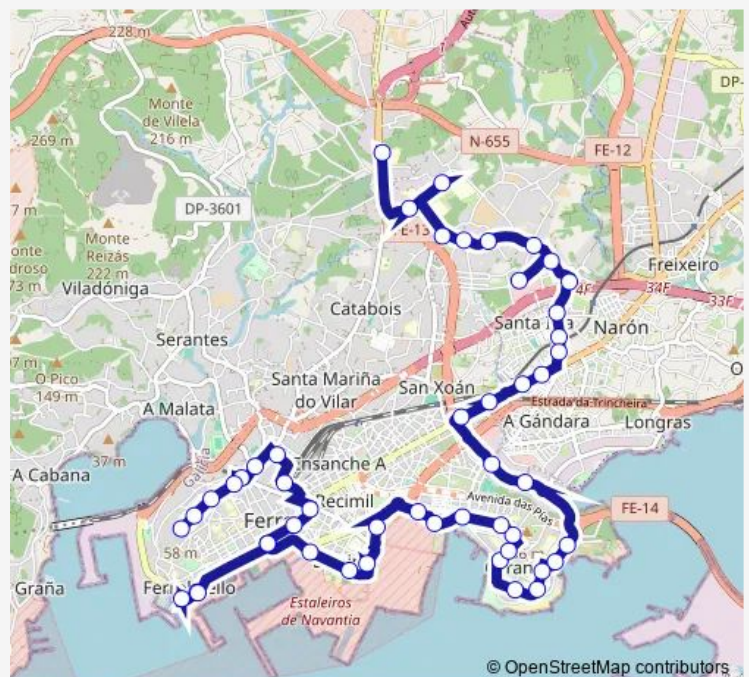

Thursday 07:00-15:00

Friday 07:00-15:00

Saturday —

Sunday —

Route info

Direction: Hospital Novoa Santos

Stops: 50

Trip Duration: 1 hour 0 min

Xg642024 — Hospital Novoa Santos - Canido

BusMaps

Hospital Xeral

Residencia 3ª Idade

Caranza

Masaia

Masaia 2

Instituto Carballo Calero