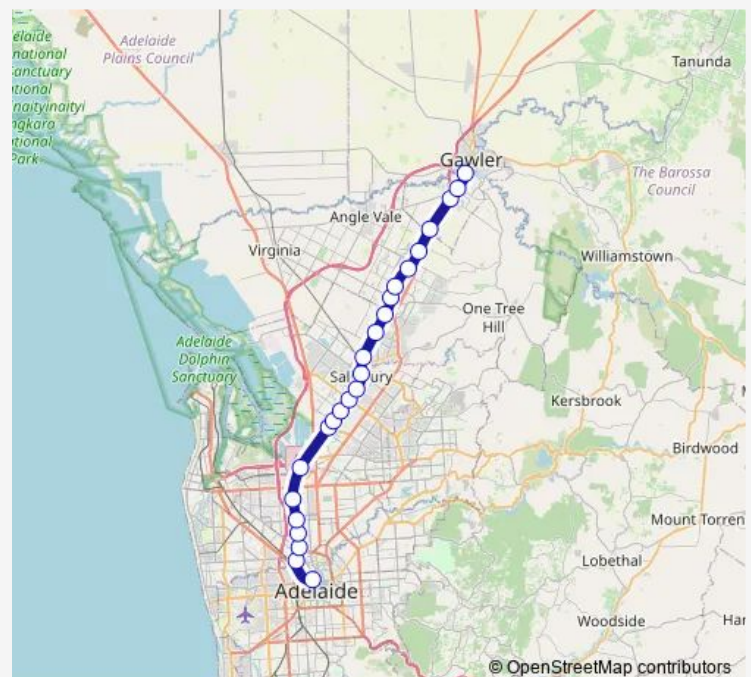

Rail GAW Gawler to City

[Go to website](#)

Direction

Gawler Railway Station — Adelaide Railway Station

19 stops

[Open route schedule](#)

Gawler Railway Station

Evanston Railway Station

Saturday —

Sunday —

Route info

Direction: Gawler Railway Station

Stops: 19

Trip Duration: 0 hour 52 min

■ GAW — Gawler to City

Direction

Adelaide Railway Station — Gawler Railway Station

24 stops

[Open route schedule](#)

Adelaide Railway Station

North Adelaide Railway Station

Ovingham Railway Station

Dudley Park Railway Station

Islington Railway Station

Thursday 07:21-07:51

Friday 07:21-07:51

Saturday —

Sunday —

Route info

Direction: Gawler Railway Station

Stops: 15

Trip Duration: 0 hour 50 min