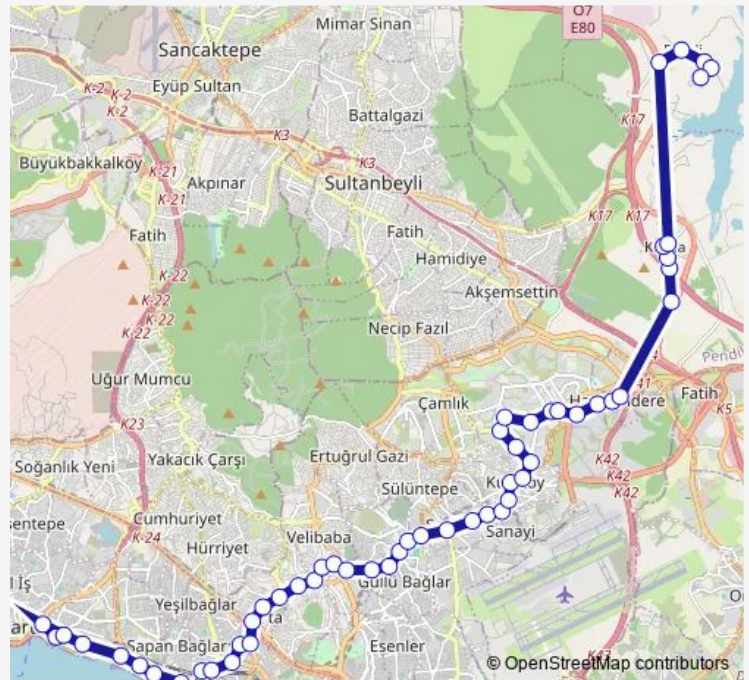

Velibaba Sapağı

**Route schedule**

KARTAL — Emirli Köyü

Monday 06:20-19:10

Tuesday 06:20-19:10

Wednesday 06:20-19:10

Thursday 06:20-19:10

Friday 06:20-19:10

Saturday 08:15-18:45

Sunday 11:40-16:45

**Route info**

Direction: KARTAL

Stops: 56

Trip Duration: 1 hour 12 min

132E — Kartal - Emirli Köyü

BusMaps