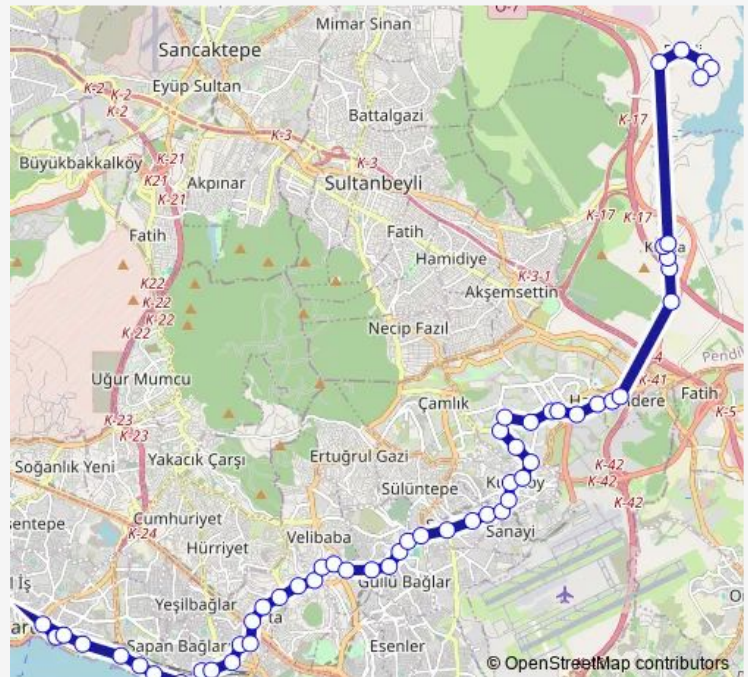

Saturday 08:15-18:45

Sunday 11:40-16:45

Route info

Direction: Kartal

Stops: 56

Trip Duration: 1 hour 12 min

132e — Kartal - Emirli Köyü

BusMaps