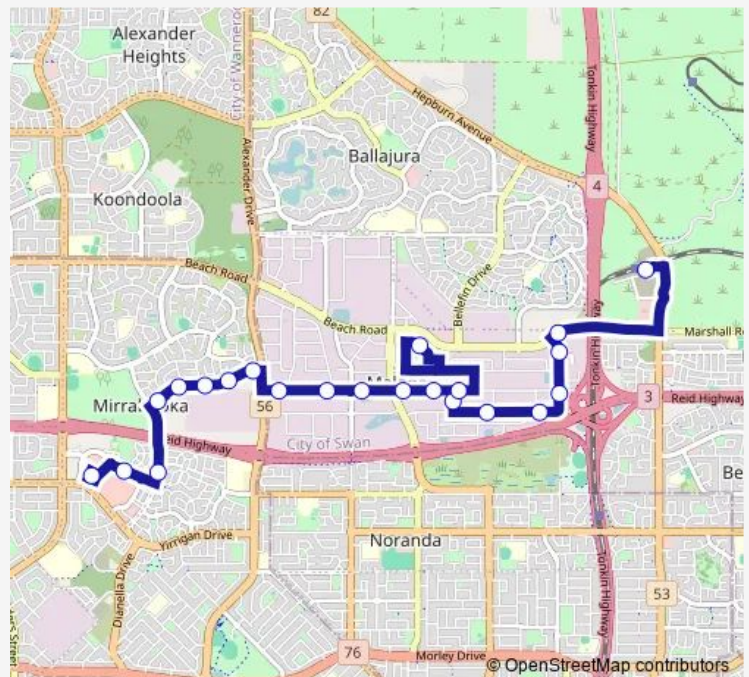

Direction

Ballajura Stn Stand 9 — Mirrabooka Station Stand 11

22 stops

[Open route schedule](#)

- Ballajura Stn Stand 9
- Marshall Rd Before Beringarra Av
- Beringarra Av Before Metal Cir
- Beringarra Av After Victoria Rd
- Beringarra Av Before Kalli St
- Beringarra Av Before Meka St
- Narloo St Before Victoria Rd
- Century Rd After Trade Rd
- Victoria Rd After Cogla St
- Victoria Rd After Narloo St
- Victoria Rd After Malaga Dr
- Victoria Rd Before Camboon Rd
- Victoria Rd After Irvine Dr
- Victoria Rd Before Alexander Dr
- Australis Av After Alexander Dr
- Australis Av After Threadleaf Wy
- Australis Av After Coppercups Rtt
- Australis Av After Rheingold Pl
- Australis Av After Wintersweet Rmbl
- Northwood Dr After Kokoda Bvd
- Chesterfield Rd After Belthorn Tce

Route schedule

Ballajura Stn Stand 9 — Mirrabooka Station Stand 11

Monday	06:17-17:05
Tuesday	06:17-17:05
Wednesday	06:17-17:05
Thursday	06:17-17:05
Friday	06:17-17:05
Saturday	—
Sunday	—

Route info

Direction: Ballajura Stn Stand 9

Stops: 22

Trip Duration: 0 hour 25 min

Direction

Mirrabooka Station Stand 11 — Ballajura Stn Stand 1

22 stops

[Open route schedule](#)

Mirrabooka Station Stand 11

Chesterfield Rd After Belthorn Tce

Monday 06:46-16:59

Tuesday 06:46-16:59

Wednesday 06:46-16:59

Thursday 06:46-16:59

Friday 06:46-16:59

Saturday —

Sunday —

Route info