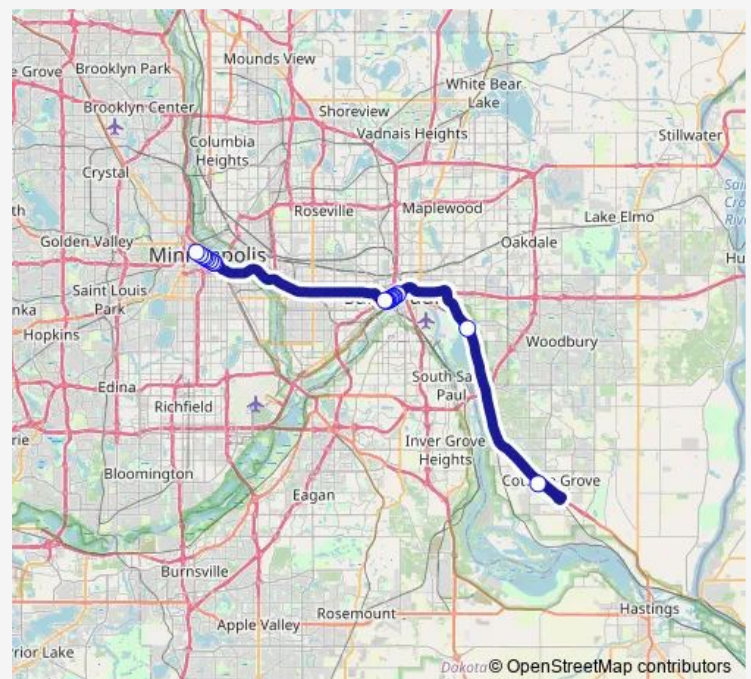

7th St & Hennepin Station

Route schedule

Cottage Grove P&R & W Point Douglas Rd S — 7th St & Hennepin Station

Monday 06:25-07:26

Tuesday 06:25-07:26

Wednesday 06:25-07:26

Thursday 06:25-07:26

Friday 06:25-07:26

Saturday —

Sunday —

Route info

Direction: Cottage Grove P&R & W Point Douglas Rd S

Stops: 19

Trip Duration: 0 hour 49 min

Direction

5th St Transit Center Gate D — Cottage Grove P&R & W Point Douglas Rd S

14 stops

[Open route schedule](#)

5th St Transit Center Gate D

6th St S & Hennepin Ave S

6th St S & Marquette Ave

6th St S & 2nd Ave / 3rd Ave S

6th St S & 5th Ave S

6th St S & Park Ave / Chicago Ave S

Sunday —

Route info

Direction: 5th St Transit Center Gate D

Stops: 14

Trip Duration: 0 hour 52 min

Direction

5th St Transit Center Gate D — Cottage Grove P&R & W Point Douglas Rd S

16 stops