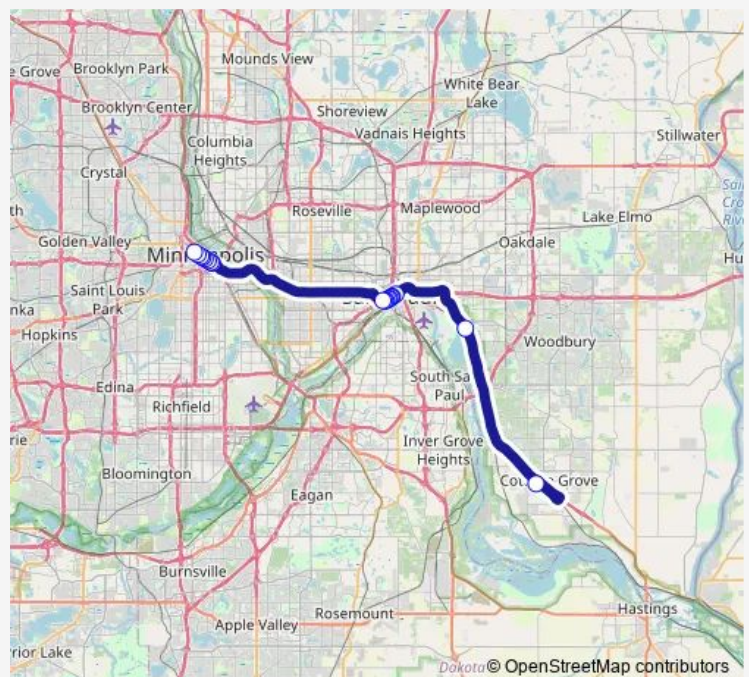

7th St S & 10th Ave S

7th St S & Bud Grant Way

7th St & Park Station

7th St S & 5th Ave S

7th St & 3rd/4th Ave Station

7th St S & 3rd Ave / 2nd Ave S

7th St S & Nicollet Mall

7th St & Hennepin Station

Route schedule

Cottage Grove P&R & W Point Douglas Rd S — 7th St & Hennepin Station

Monday 06:26-07:26

Tuesday 06:26-07:26

Wednesday 06:26-07:26

Thursday 06:26-07:26

Friday 06:26-07:26

Saturday —

Sunday —

Route info

Direction: Cottage Grove P&R & W Point Douglas Rd S

Stops: 18

Trip Duration: 0 hour 47 min

Direction

5th St Transit Center Gate D — Cottage Grove P&R & W Point Douglas Rd S

16 stops

[Open route schedule](#)

5th St Transit Center Gate D

6th St S & Hennepin Ave S

6th St S & Marquette Ave

6th St S & 2nd Ave / 3rd Ave S

6th St S & 5th Ave S

6th St S & Park Ave / Chicago Ave S

6th St S & Bud Grant Way