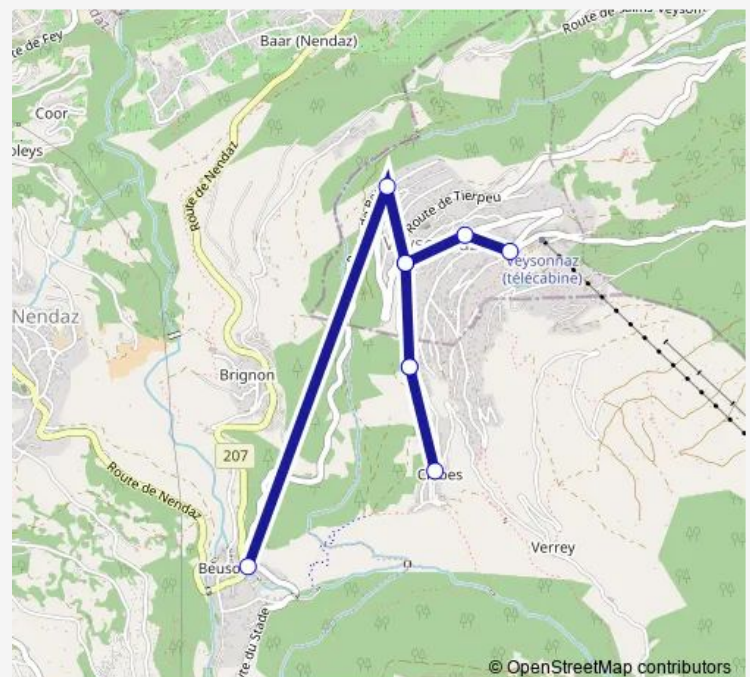

### Route schedule

Beuson (Nendaz), bif.Veysonnaz — Veysonnaz, station

Monday 12:00

Tuesday 12:00

Wednesday 12:00

Thursday 12:00

Friday 12:00

Saturday —

### Route info

Direction: Beuson (Nendaz), bif.Veysonnaz

Stops: 9

Trip Duration: 0 hour 14 min

■ 363 — B 363

## Route info

Direction: Beuson (Nendaz), bif.Veysonnaz

Stops: 9

Trip Duration: 0 hour 14 min

**Direction**

Veysonnaz, station — Beuson (Nendaz), bif.Veysonnaz

5 stops

[Open route schedule](#)