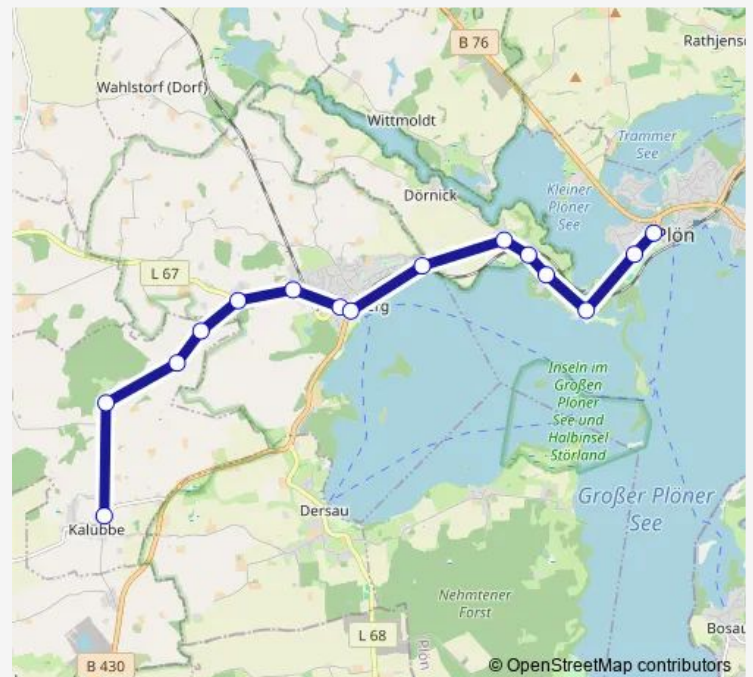

Direction

Plön ZOB/Bahnhof — Nettelsee Ortsmitte

29 stops

[Open route schedule](#)

Plön ZOB/Bahnhof

Plön Lütjenburger Straße

Plön Stadtgraben/B430

Plön Kreisverwaltung

Plön Ascheberger Straße

Plön Spitzenort

Plön Koppelsberg

Plön Hinterste Wache

Dörnick

Ascheberg(Holst) Neue Heimat

Ascheberg(Holst) Abzw. Bahnhof

Ascheberg(Holst) Schule

Ascheberg(Holst) Bahnhof

Ascheberg(Holst) Trentrade

Ascheberg(Holst) Glasholz

Ascheberg(Holst) Preetzer Redder

Ascheberg(Holst) Gut Horst Abzw.

Stolpe(b Neumünster) Bundhorst Butscherweg

Stolpe(b Neumünster) Bundhorst Gut

Stolpe(b Neumünster) Horsterfelde

Stolpe(b Neumünster) Depenau Gut

Route schedule

Plön ZOB/Bahnhof — Nettelsee Ortsmitte

Monday 06:50-13:20

Tuesday 06:50-13:20

Wednesday 06:50-13:20

Thursday 06:50-13:20

Friday 06:50-13:20

Saturday —

Sunday —

Route info

Direction: Plön ZOB/Bahnhof

Stops: 29

Trip Duration: 0 hour 47 min