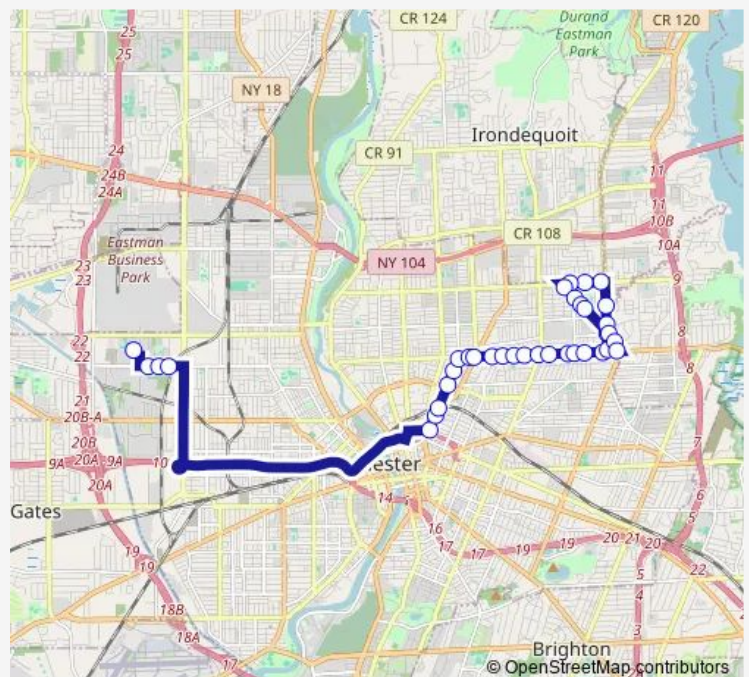

### Direction

Woodman & Culver — Edison Tech High School

33 stops

[Open route schedule](#)

Woodman & Culver

Culver & Seymour

Culver & Charwood - North

Norton & Culver

### Route schedule

Woodman & Culver — Edison Tech High School

Monday 06:34

Tuesday 06:34

Wednesday 06:34

Thursday 06:34

Friday 06:34

Saturday —

### Route info

Direction: Woodman & Culver

Stops: 33

Trip Duration: 0 hour 41 min

363 — Northland-Lyceum/Colfax

Clifford & Manitou

Clifford & Spiegel

Clifford & Portland

## Route info

Direction: Edison Tech High School

Stops: 36

Trip Duration: 0 hour 36 min

Culver & Charwood - North

Norton & Culver

Norton & Woodside

Norton & Strathmore