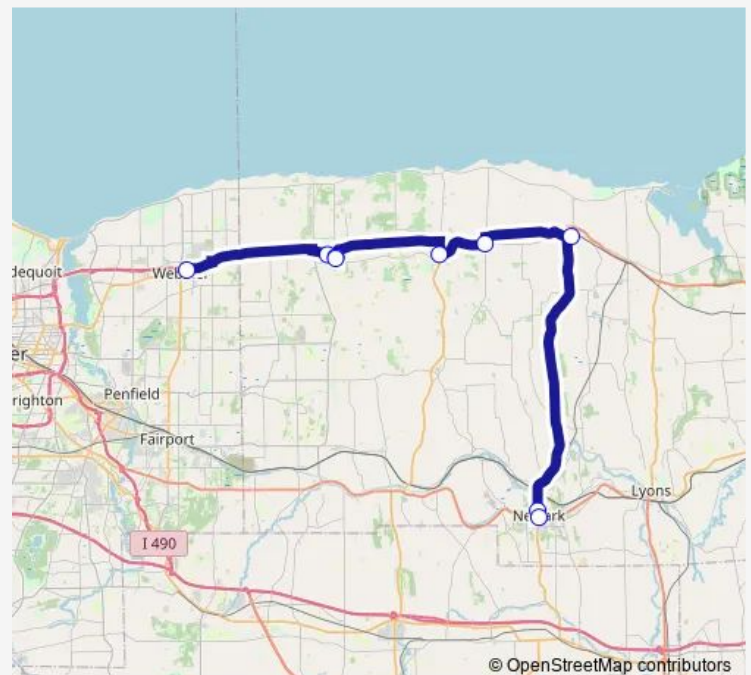

Bus 307b Newark-Webster

[Go to website](#)

Direction

Ridge Rd & Curtice Park — Park Presbyterian Church

9 stops

[Open route schedule](#)

Ridge Rd & Curtice Park

Fire Hall Ontario Center

US Post Office Ontario Center

Cam's Pizza

Candy Kitchen Williamson

US Post Office East Williamson

US Post Office Sodus

Reliant Credit Union

Park Presbyterian Church

Route schedule

Route info

Direction: Ridge Rd & Curtice Park

Stops: 9

Trip Duration: 1 hour 5 min

■ 307b — Newark-Webster

Direction

Flcc Newark — Main St & South Ave

14 stops

[Open route schedule](#)

Flcc Newark

Newark Wayne Hospital

Reliant Credit Union

Park Presbyterian Church

Walmart Newark

US Post Office Sodus

US Post Office East Williamson