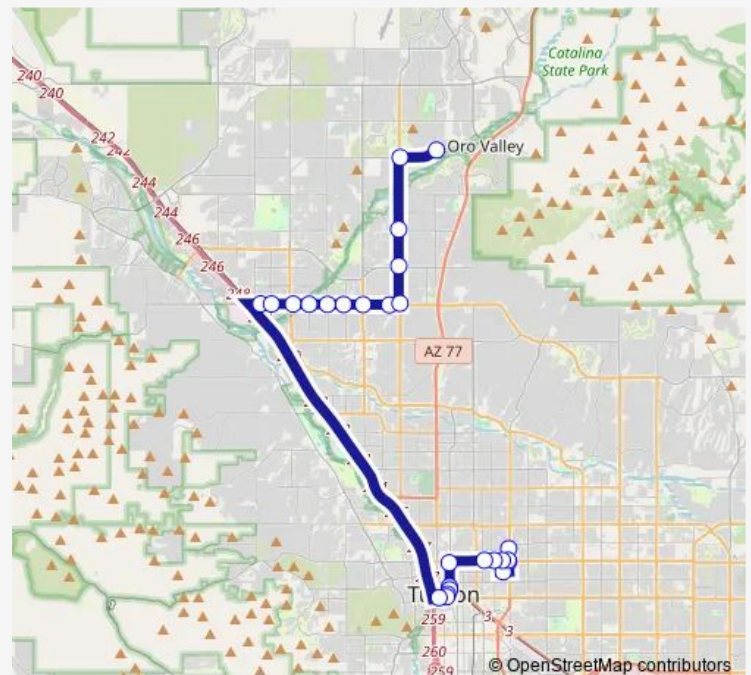

Thursday 16:50

Friday 16:50

Saturday —

Sunday —

Route info

Direction: Campbell Av/Adams (Nw)

Stops: 26

Trip Duration: 1 hour 6 min

102X — Northwest-UA Express

La Canada/Ina (Ne)

La Canada/Magee (Ne)

La Canada/Hardy Rd (Ne)

Lambert/Lacanada (Se)

Lambert/Riverfront Park (Sw)

Direction

Lambert/Riverfront Park (Nw) — Campbell Av/Adams (Ne)

25 stops

[Open route schedule](#)

Lambert/Riverfront Park (Nw)

La Canada/Lambert (Sw)

La Canada/Overton Rd (Sw)

La Canada/Magee (Sw)

Ina/La Canada (Nw)

Ina/Express Care (Nw)

Thursday 06:35

Friday 06:35

Saturday —

Sunday —

Route info

Direction: Lambert/Riverfront Park (Nw)

Stops: 25

Trip Duration: 0 hour 55 min