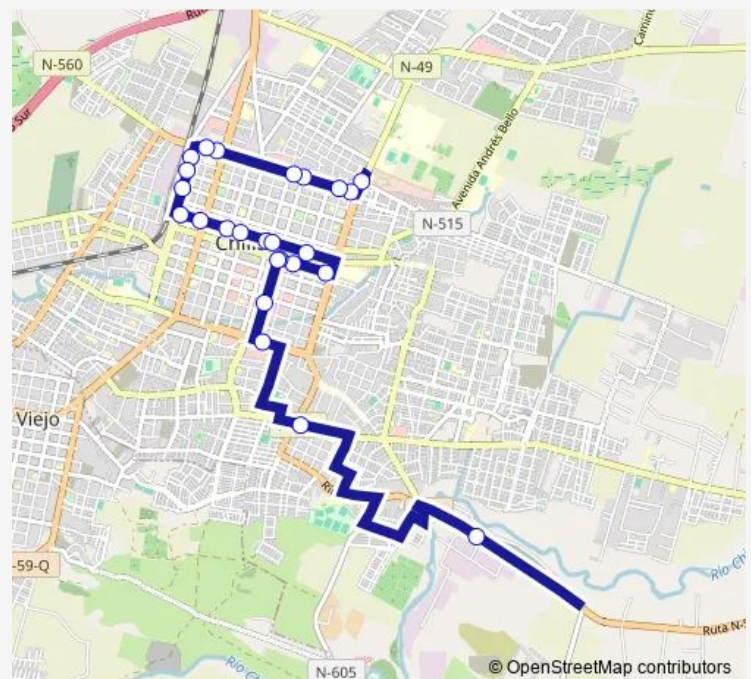

Av. Ecuador / 5 DE Abril

Av. Ecuador / Av. Brasil

Av. Ecuador / Av. Brasil

Av. Brasil / Itata

Av. Brasil / Gamero

Av. Brasil / Bulnes

Libertad / Rosas

Libertad / Av. Bernardo O Higgins

Isabel Riquelme / EL Roble

Route schedule

Vicente Mendez / Chacabuco — N-55 / KM 1

Monday 07:15-21:05

Tuesday 07:15-21:05

Wednesday 07:15-21:05

Thursday 07:15-21:05

Friday 07:15-21:05

Saturday 07:15-21:05

Sunday 07:15-21:05

Route info

Direction: Vicente Mendez / Chacabuco

Stops: 25

Trip Duration: 0 hour 33 min

■ C17V_R — Rio Viejo

Isabel Riquelme / EL Roble

Av. Collin / Sargento Aldea

Alonso DE Ercilla / Colocolo

N-55 / KM 1

C17V_R Bus time schedules and route maps are available in an offline PDF at busmaps.com. Use the busmaps.com website to see live bus times, train schedule or subway schedule, and step-by-step directions for all public transit in Chillan