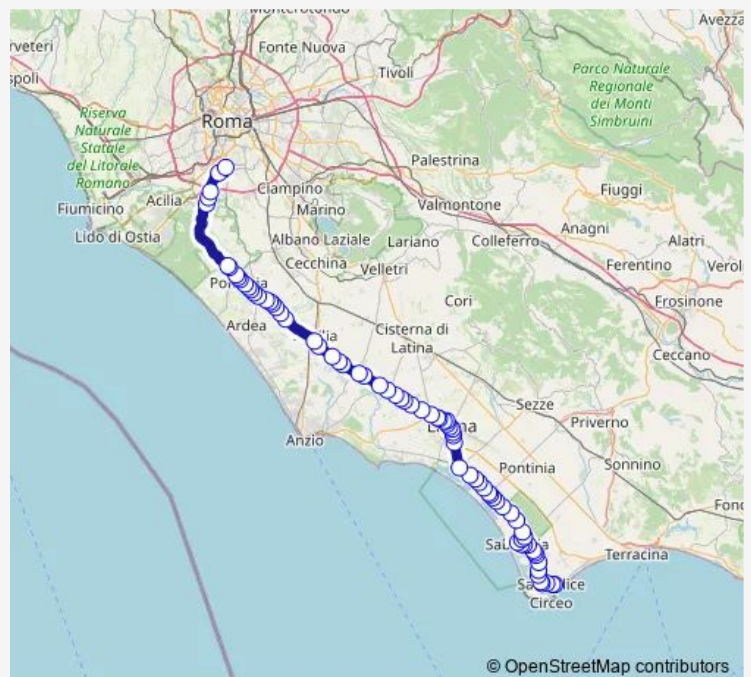

Sabaudia | Colle Piuccio # f3241

Sabaudia | Sacramento # f3242

Sabaudia | Via Litoranea Via Migliara 49 # f3243

Route schedule

SAN Felice | Via Domenichelli # f3223 — Roma | Laurentina (Metro B) # f2693

Monday 11:30

Tuesday 11:30

Wednesday 11:30

Thursday 11:30

Friday 11:30

Saturday 11:30

Sunday —

Route info

Direction: SAN Felice | Via Domenichelli # f3223

Stops: 76

Trip Duration: 2 hour 24 min

Sabaudia | Via Litoranea Str. Tartaruga # f3244

Sabaudia | Via Litoranea (Caprolace) # f3245

Sabaudia | Bella Farnia Nocchia # f9961

Sabaudia | Bella Farnia # f3246

Sabaudia | Via Litoranea Str. Lavorazione # f3247