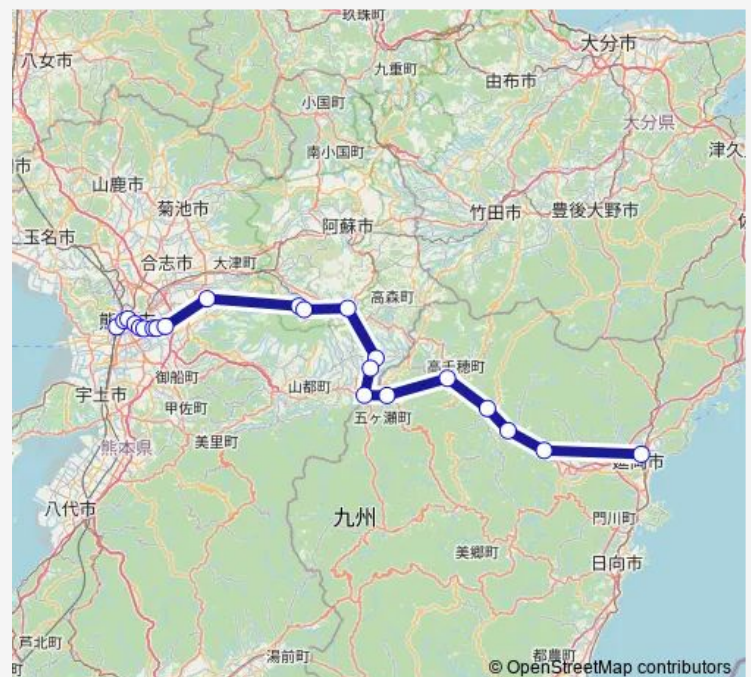

Bus 熊本駅前→高千穂 ~ 高森→延岡駅

[Go to website](#)

Direction

熊本駅前 — 延岡駅

22 stops

[Open route schedule](#)

熊本駅前

桜町バスターミナル

通町筋

味噌天神 (電車通り)

水前寺公園前 (電車通り)

熊本県庁前

自衛隊前

東町中央

益城インター口

阿蘇くまもと空港

J a 久木野給油所横

あそ望の郷くぎの

高森駅交流施設

二瀬本入口

蘇陽総合支所前

馬見原中鶴

五ヶ瀬町役場前

高千穂

青雲橋

舟の尾 (延岡線)

早日渡

Route schedule

熊本駅前 — 延岡駅

Monday 09:11

Tuesday 09:11

Wednesday 09:11

Thursday 09:11

Friday 09:11

Saturday 09:11

Sunday 09:11

Route info

Direction: 熊本駅前

Stops: 22

Trip Duration: 4 hour 18 min

■ 熊本駅前→高千穂 ~ 高森→延岡駅

BusMaps