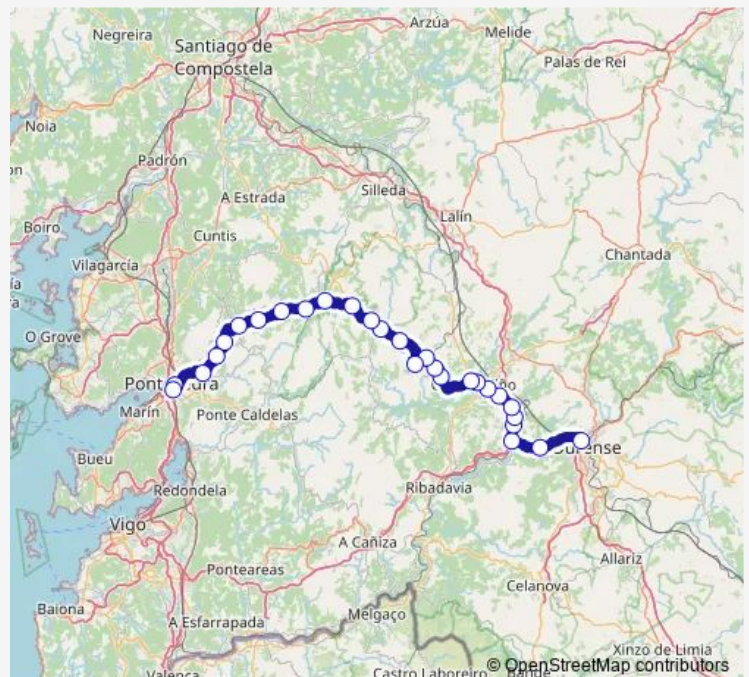

Thursday 13:00-17:15

Friday 13:00-17:15

Saturday 10:45

Sunday 17:15

Route info

Direction: Ourense E.I.

Stops: 28

Trip Duration: 1 hour 43 min