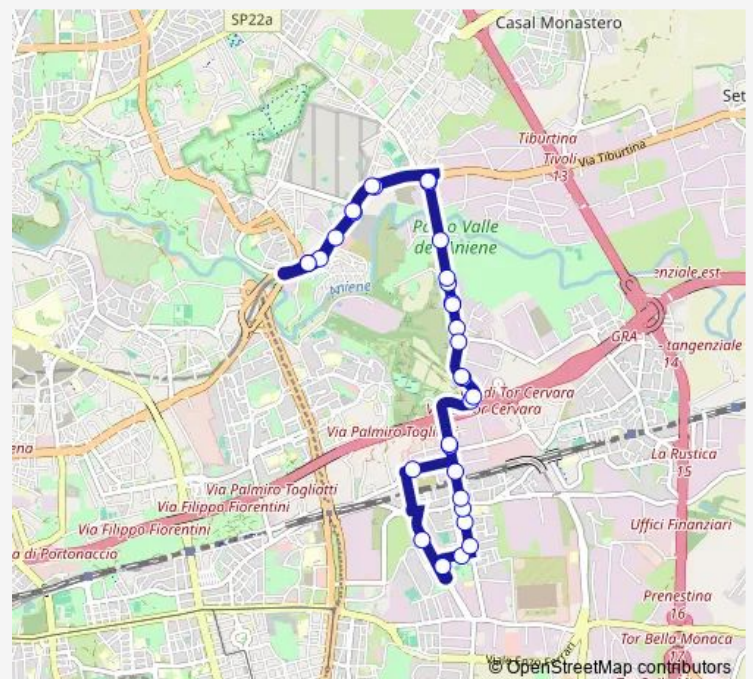

### Route schedule

REBIBBIA (MB) — REBIBBIA (MB)

Monday	05:05-00:12 <sup>+1</sup>
Tuesday	05:05-00:12 <sup>+1</sup>
Wednesday	05:05-00:12 <sup>+1</sup>
Thursday	05:05-00:12 <sup>+1</sup>
Friday	05:05-00:12 <sup>+1</sup>
Saturday	05:45-23:45
Sunday	05:45-23:45

### Route info

Direction: REBIBBIA (MB)

Stops: 33

Trip Duration: 0 hour 26 min

437 — Rebibbia (Mb)

TOR Cervara/Pasini (FI2)

TOR CERVARA/COSTI

TOR CERVARA/CERVELLETTA