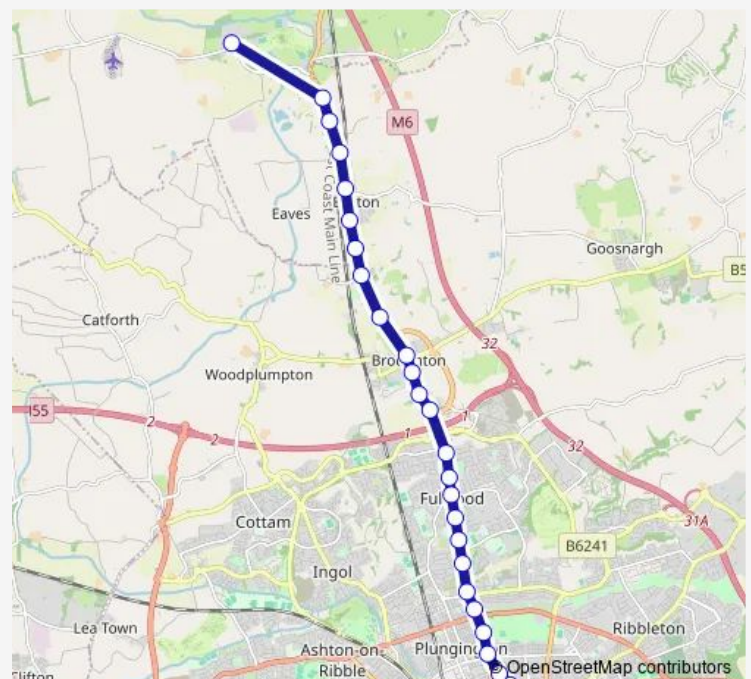

Queens Drive

Black Bull Garstang Rd

Brookside Road

Lightfoot Lane

St John the Baptist Church

Marriott Hotel

Village Centre

Kingsway Court

Animal Centre

Station Lane

Fairlie Drive

Route schedule

Bus Station — College

Monday 08:41

Tuesday 08:41

Wednesday 08:41

Thursday 08:41

Friday 08:41

Saturday —

Sunday —

Route info

Direction: Bus Station

Stops: 27

Trip Duration: 0 hour 32 min

Wednesday 17:05

Thursday 17:05

Friday 17:05

Saturday —

Sunday —

Route info

Direction: College

Stops: 27