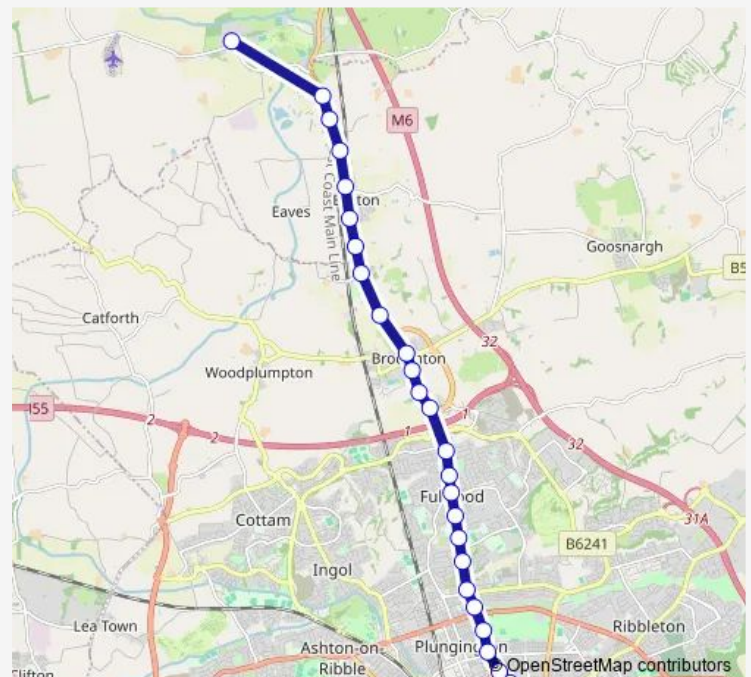

Queens Drive

Black Bull Garstang Rd

Brookside Road

Lightfoot Lane

St John the Baptist Church

Marriott Hotel

Village Centre

Kingsway Court

Animal Centre

Station Lane

Fairlie Drive

Route schedule

Bus Station — College

Monday 08:41

Tuesday 08:41

Wednesday 08:41

Thursday 08:41

Friday 08:41

Saturday —

Sunday —

Route info

Direction: Bus Station

Stops: 27

Trip Duration: 0 hour 32 min

Wednesday 17:05

Thursday 17:05

Friday 17:05

Saturday —

Sunday —

Route info

Direction: College

Stops: 27