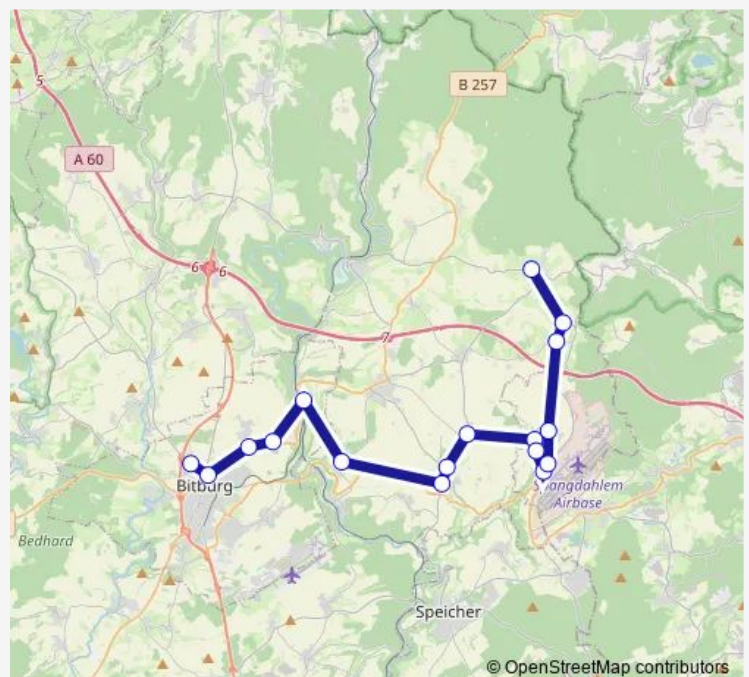

Tuesday 07:33

Wednesday 07:33

Thursday 07:33

Friday 07:33

Saturday —

Sunday —

Route info

Direction: Metterich, Brandweiher

Stops: 8

Trip Duration: 0 hour 22 min

■ 437

BusMaps

Direction

Bitburg, St. Matthias-Sz — Gondorf, Ortsmitte

10 stops

[Open route schedule](#)