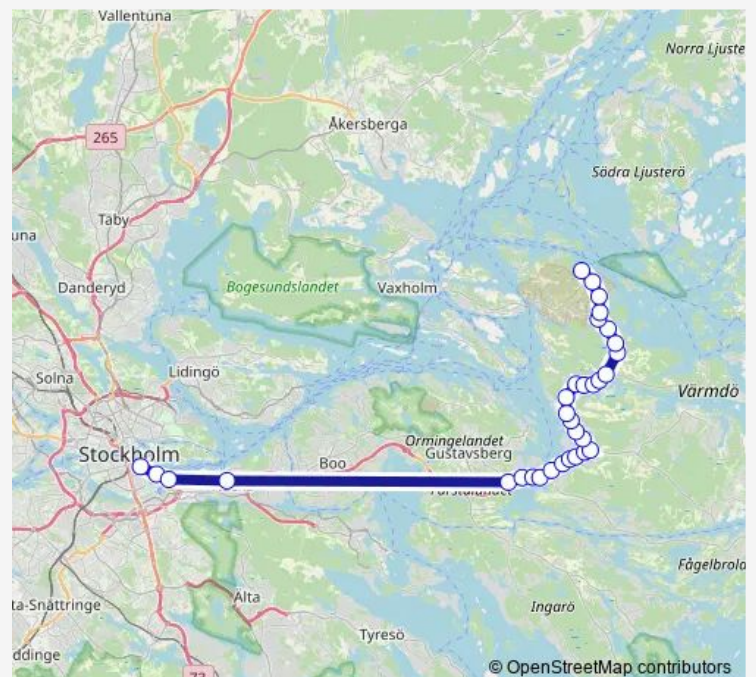

### Route schedule

Slussen bussterminal — Lillsved

Monday 00:31-23:46

Tuesday 00:31-23:17

Wednesday 00:31-23:17

Thursday 00:31-23:46

Friday 00:31-23:46

Saturday 00:31-23:46

### Route info

Direction: Slussen bussterminal

Stops: 32

Trip Duration: 1 hour 0 min

■ 437

Värmdö klockargård

Ängsviksgården

Ängsvik