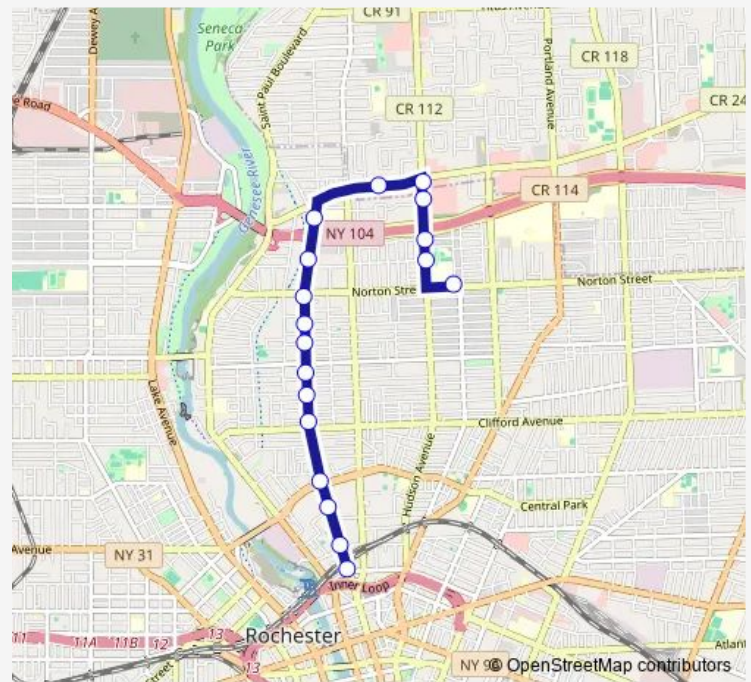

Bus 437 N Clinton/Norton

[Go to website](#)

Direction

St Paul & Ward — Franklin High School

20 stops

[Open route schedule](#)

- St Paul & Ward
- Clinton & Central
- Clinton & Ward
- Clinton & Kelly
- Clinton & Saint Bridgets
- Clinton & Upper Falls
- Clinton & Clifford
- Clinton & Ave A
- Clinton & Avenue D
- Clinton & Kohlman
- Clinton & Borchard
- Clinton & Norton
- Clinton & 1500 Clinton
- Clinton & Darrow
- Clinton & Resolute
- Clinton & Rau
- Ridge & Hargrave
- Hudson & Seneca Manor
- Hudson & Dunn
- Franklin High School

Route schedule

St Paul & Ward — Franklin High School

Monday	07:01
Tuesday	07:01
Wednesday	07:01
Thursday	07:01
Friday	07:01
Saturday	—
Sunday	—

Route info

Direction: St Paul & Ward

Stops: 20

Trip Duration: 0 hour 14 min

437 — N Clinton/Norton

Direction

Kilmar & Norton — Clinton & Central

18 stops

[Open route schedule](#)

Kilmar & Norton

Hudson & Nester

Hudson & Dunn

Hudson & Walmart

Hudson & Ridge Hudson Plaza

Ridge & 490 Ridge

Clinton & Rau

Clinton & Darrow

Clinton & Norton

Clinton & Borchard

Clinton & Rialto