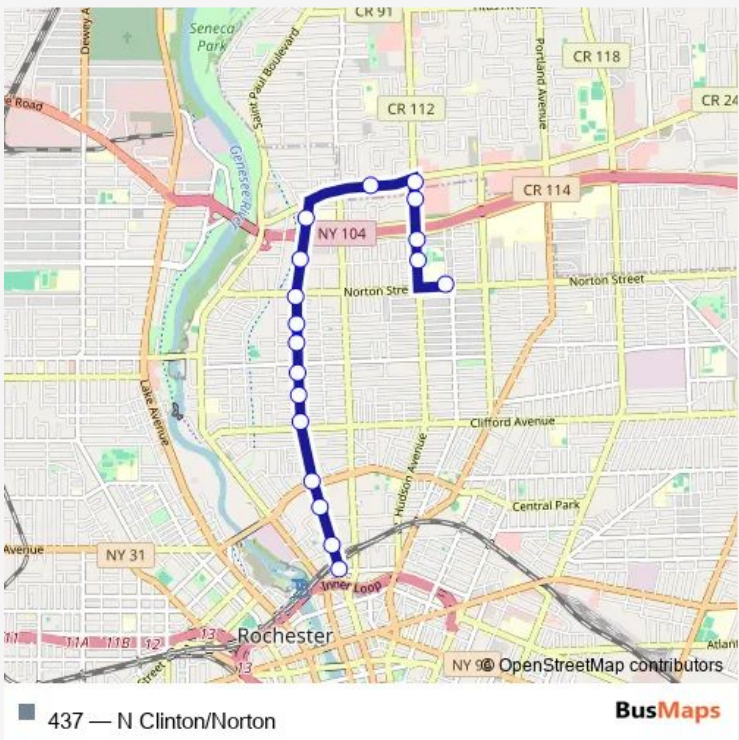

## Bus 437 N Clinton/Norton

[Go to website](#)

**Direction**  
 St Paul & Ward — Franklin High School  
 20 stops  
[Open route schedule](#)

- St Paul & Ward
- Clinton & Central
- Clinton & Ward
- Clinton & Kelly
- Clinton & Saint Bridgets
- Clinton & Upper Falls
- Clinton & Clifford
- Clinton & Ave A
- Clinton & Avenue D
- Clinton & Kohlman
- Clinton & Borchard
- Clinton & Norton
- Clinton & 1500 Clinton
- Clinton & Darrow
- Clinton & Resolute
- Clinton & Rau
- Ridge & Hargrave
- Hudson & Seneca Manor
- Hudson & Dunn
- Franklin High School

Route schedule  
 St Paul & Ward — Franklin High School

Monday	07:01
Tuesday	07:01
Wednesday	07:01
Thursday	07:01
Friday	07:01
Saturday	—
Sunday	—

Route info  
 Direction: St Paul & Ward  
 Stops: 20  
 Trip Duration: 0 hour 14 min

**Direction**

Kilmar &amp; Norton — Clinton &amp; Central

18 stops

[Open route schedule](#)

Kilmar &amp; Norton

Hudson &amp; Nester

Hudson &amp; Dunn

Hudson &amp; Walmart

## Route schedule

Kilmar &amp; Norton — Clinton &amp; Central

Monday 14:40

Tuesday 14:40

Wednesday 14:40

Thursday 14:40

Friday 11:10-14:40

Saturday —