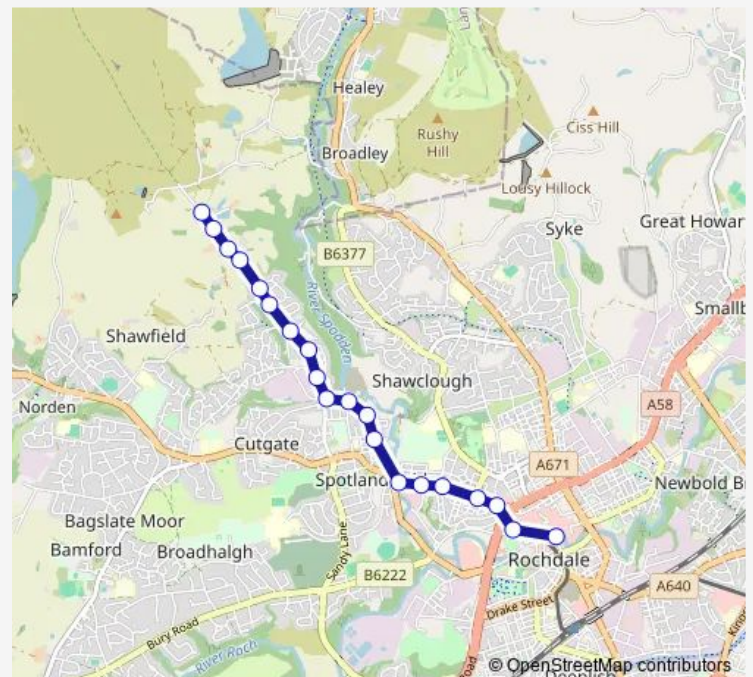

The Esplanade

Rochdale Interchange

Route schedule

Lane Head Terminus — Rochdale Interchange

Monday 08:24

Tuesday 08:24

Wednesday 08:24

Thursday 08:24

Friday 08:24

Saturday —

Sunday —

Route info

Direction: Lane Head Terminus

Stops: 20

Trip Duration: 0 hour 17 min

437 — Rochdale - Lane Head

Direction

Rochdale Interchange — Lane Head Terminus

19 stops

[Open route schedule](#)

Rochdale Interchange

The Esplanade

Holland Street

Sheriff Street

Wycherley Road

Daniel Fold

Elm Park Way

Rooley Moor Road

Fairview

Smallshaw Road

Lane Head Terminus

Route schedule