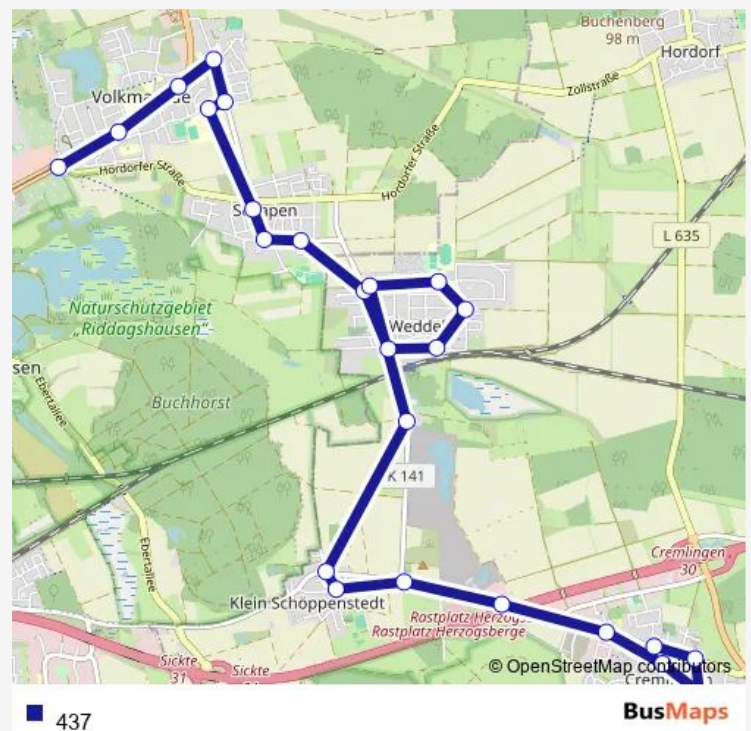

### Route schedule

Klein Schöppenstedt, Neeteweg — Braunschweig, Moorhüttenweg

Monday 07:10

Tuesday 07:10

Wednesday 07:10

Thursday 07:10

Friday 07:10

Saturday —

### Route info

Direction: Klein Schöppenstedt, Neeteweg

Stops: 22

Trip Duration: 0 hour 28 min

## Route info

Direction: Braunschweig, Rautheimer Str.

Stops: 7

Trip Duration: 0 hour 7 min