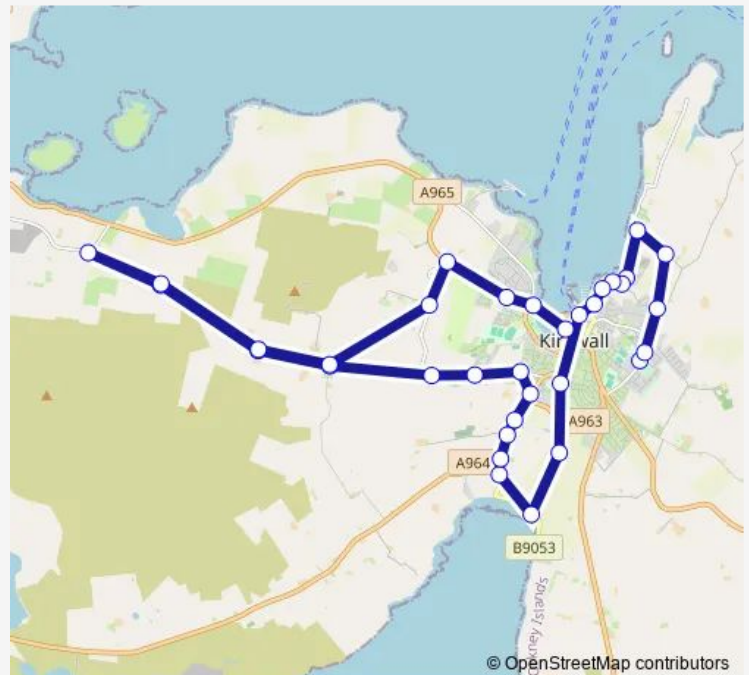

Bus 437 Kirkwall Grammar School - Kirkwall St Ola

[Go to website](#)

Direction

Grammar School — Travel Centre

34 stops

[Open route schedule](#)

- Grammar School
- Papdale Place
- Weyland Farm
- Craigiefield
- Craigiefield Park
- Clumly Avenue
- Wasdale Crescent
- Skail Road
- Weyland Park
- Cromwell Road
- Kirkwall Hotel
- Hornesquoy Road
- Crantit Dairy Road End
- Car Park
- Upper Scapa
- Road End
- Orquil Road
- Crantit Park
- Langskaill Court
- Soulisquoy Place
- Walliwall Farm

Route schedule

Grammar School — Travel Centre

Monday	15:40
Tuesday	15:40
Wednesday	15:40
Thursday	15:40
Friday	12:45
Saturday	—
Sunday	—

Route info

Direction: Grammar School

Stops: 34

Trip Duration: 0 hour 38 min

© OpenStreetMap contributors

437 — Kirkwall Grammar School - Kirkwall St Ola

BusMaps

Riding School

Bloomfield North Road End

Lesliedale

Bridgend

Zion's Loan

Bridgend

Lesliedale

Bloomfield North Road End

Blackhill Road End

Hatston Park

Grainbank Road End

Ayre Mills

Travel Centre