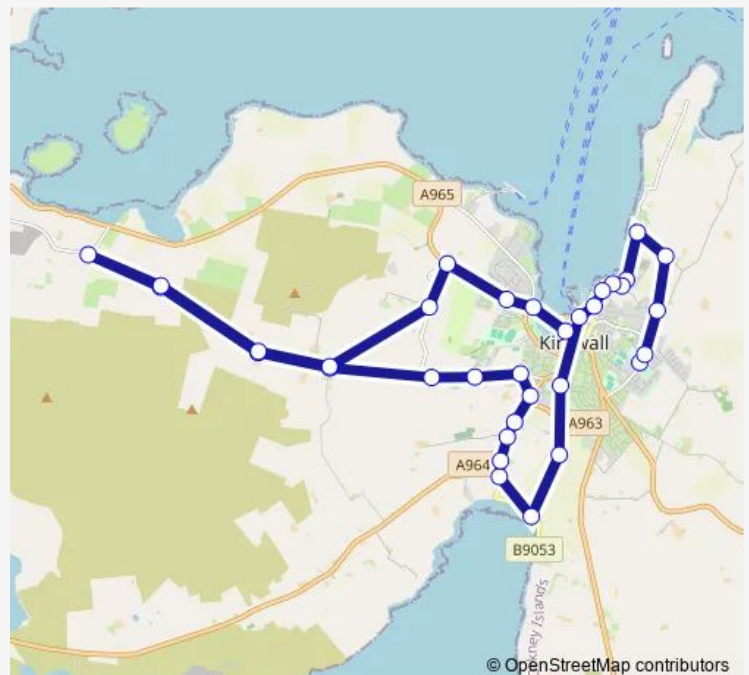

Soulisquoy Place

Walliwall Farm

Route schedule

Grammar School — Travel Centre

Monday 15:40

Tuesday 15:40

Wednesday 15:40

Thursday 15:40

Friday 12:45

Saturday —

Sunday —

Route info

Direction: Grammar School

Stops: 34

Trip Duration: 0 hour 38 min

437 — Kirkwall Grammar School - Kirkwall St Ola

Riding School

Bloomfield North Road End

Lesliedale

Bridgend

Zion's Loan

Bridgend

Lesliedale

Bloomfield North Road End

Blackhill Road End

Hatston Park

Grainbank Road End

Ayre Mills

Travel Centre

Direction

Hatston Bus Garage — Grammar School

28 stops