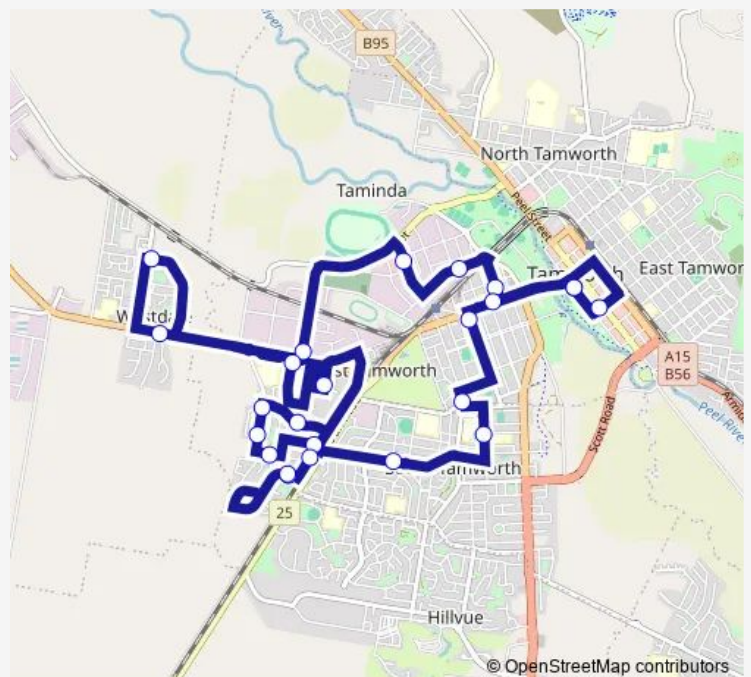

Warral Rd After Tingira Av

Robert St After Links Av

Tamworth High School, Kathleen St

Phillip St Opp Wests League Club

Route schedule

The Atrium Shopping Centre, Kable Av — The Atrium Shopping Centre, Kable Av

Monday 07:40-11:00

Tuesday 07:40-11:00

Wednesday 07:40-11:00

Thursday 07:40-11:00

Friday 07:40-11:00

Saturday 08:15-13:25

Sunday —

Route info

Direction: The Atrium Shopping Centre, Kable Av

Stops: 24

Trip Duration: 0 hour 52 min

437 — Tamworth to Westdale and Coledale (Loop Service)

Belmore St Before Bridge St

Tamworth Shopping World, Bridge St

The Atrium Shopping Centre, Kable Av