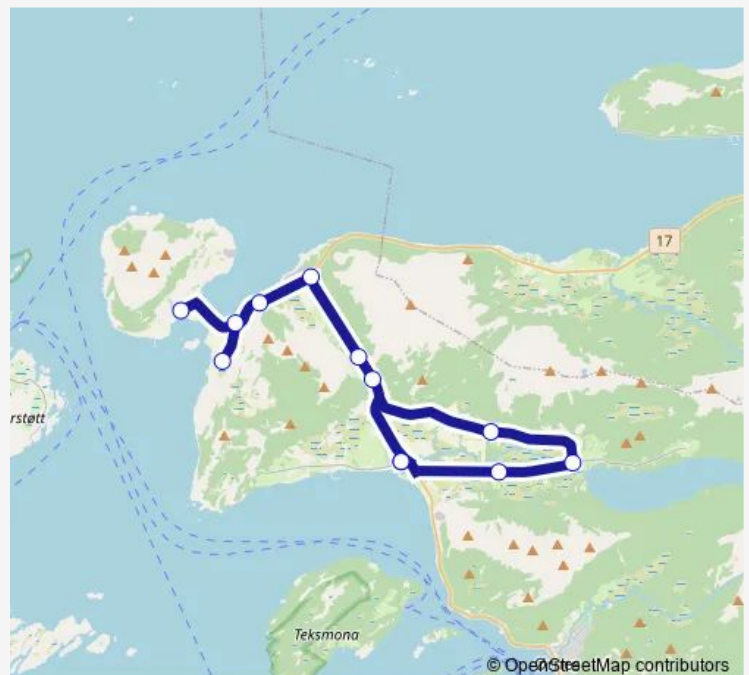

Thursday 07:25

Friday 07:25

Saturday —

Sunday —

Route info

Direction: Kunna

Stops: 21

Trip Duration: 0 hour 45 min