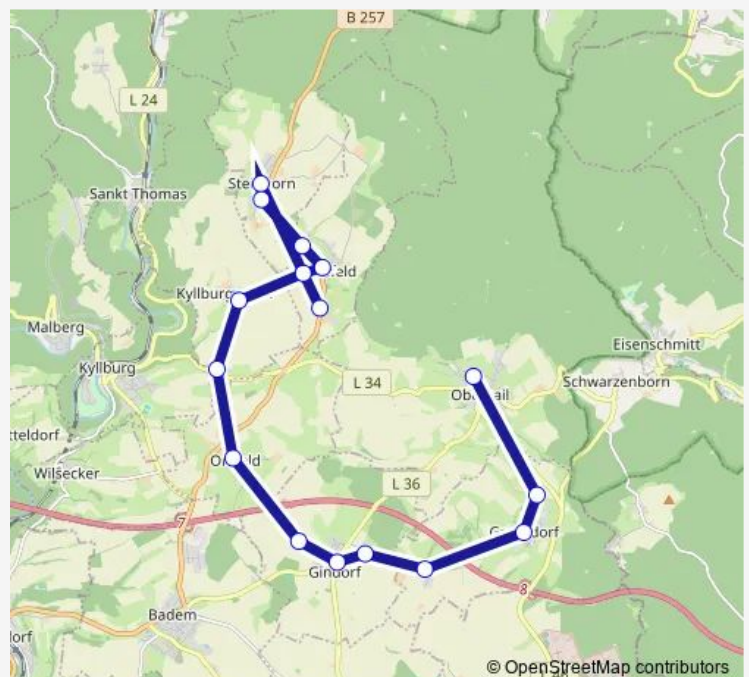

Bus 437

[Go to website](#)

Direction

Seinsfeld, Hubertushof — Oberkail, Kiga

16 stops

[Open route schedule](#)

Seinsfeld, Hubertushof

Steinborn, Wartehalle(Bitb.-P.)

Steinborn, Spielplatz

Seinsfeld, Burg (Bitb.-Prüm)

Seinsfeld, Ort (Bitb.-Prüm)

Seinsfeld, Wiedenhof

Kyllburgweiler, Ort

Kyllburgweiler, Landmauerhof

Orsfeld, Ort

Gindorf, Wiesenhof

Gindorf, Spritzenhaus

Gindorf, Erlenhof

Gelsdorf, Ort

Gransdorf, Ort

Eulendorf, Eulendorferhof

Oberkail, Kiga

Route schedule

Seinsfeld, Hubertushof — Oberkail, Kiga

Monday 07:00

Tuesday —

Wednesday —

Thursday —

Friday 07:00

Saturday —

Sunday —

Route info

Direction: Seinsfeld, Hubertushof

Stops: 16

Trip Duration: 0 hour 31 min