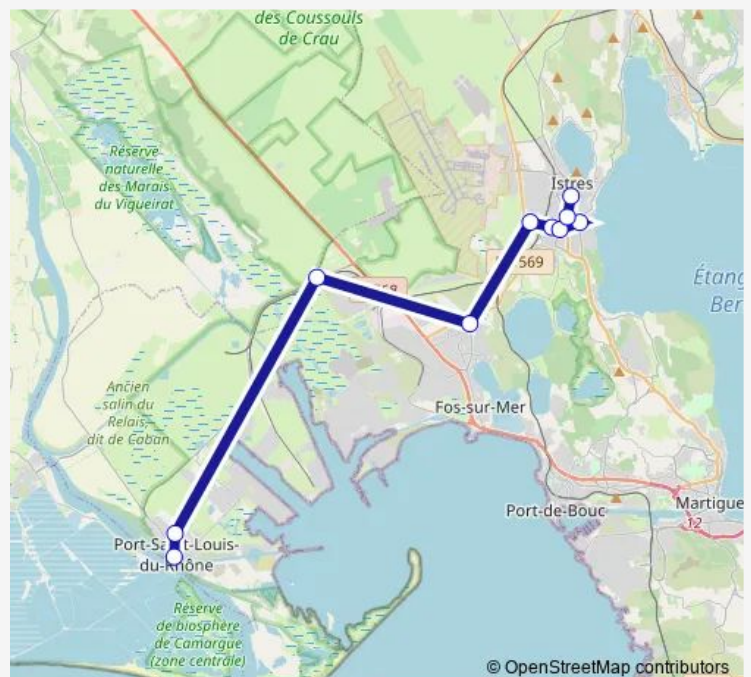

**Bus 437 Circuit Istres - Port Saint Louis**[Go to website](#)**Direction**

Lycée H. Leroy — Gare Routière

10 stops

[Open route schedule](#)

Lycée H. Leroy

Gustave Vidal

Les Bannes

Louis Brauquier

Colonnes

Centre Commercial Cognets

Daudet

Cec

Lycée Rimbaud

Gare Routière

**Route schedule**

Lycée H. Leroy — Gare Routière

Monday 17:05

Tuesday 17:05

Wednesday 12:10

Thursday 17:05

Friday 17:05

Saturday —

Sunday —

**Route info**

Direction: Lycée H. Leroy

Stops: 10

Trip Duration: 0 hour 55 min

**Direction**

Lycée Rimbaud — Elsa Triolet

8 stops

[Open route schedule](#)

Lycée Rimbaud