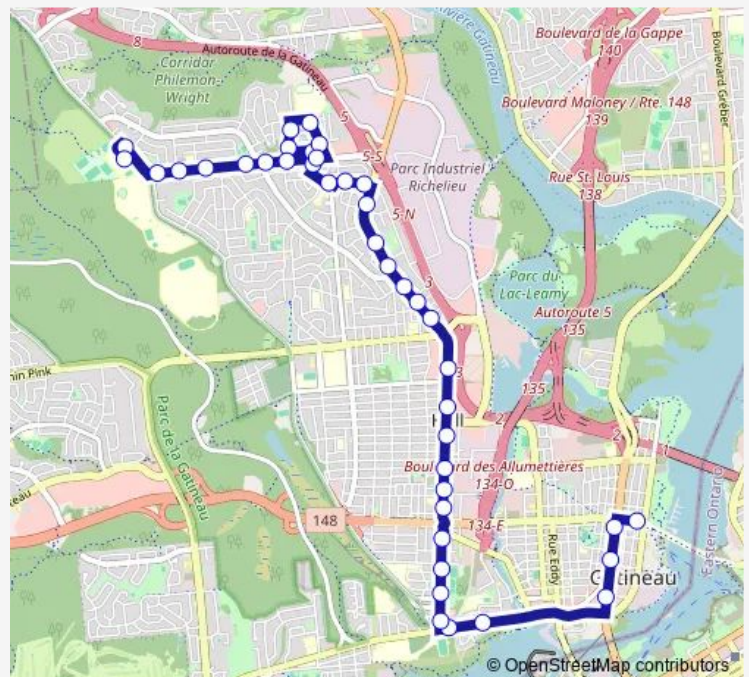

Thursday 14:55

Friday 14:55

Saturday —

Sunday —

Route info

Direction: École Secondaire Mont-Bleu

Stops: 44

Trip Duration: 0 hour 34 min

Monday 07:12-07:23

Tuesday 07:12-07:23

Wednesday 07:12-07:23

Thursday 07:12-07:23

Friday 07:12-07:23

Saturday —

Sunday —

Route info

Direction: des Allumettières/Laurier

Stops: 40

Trip Duration: 0 hour 38 min

Philiat-Fortin/du Mont-Bleu

Georges-Bilodeau/Lucien-Brault

Charles-Albanel/LE Breton

Charles-Albanel/Jumonville

Daniel-Johnson/Jumonville