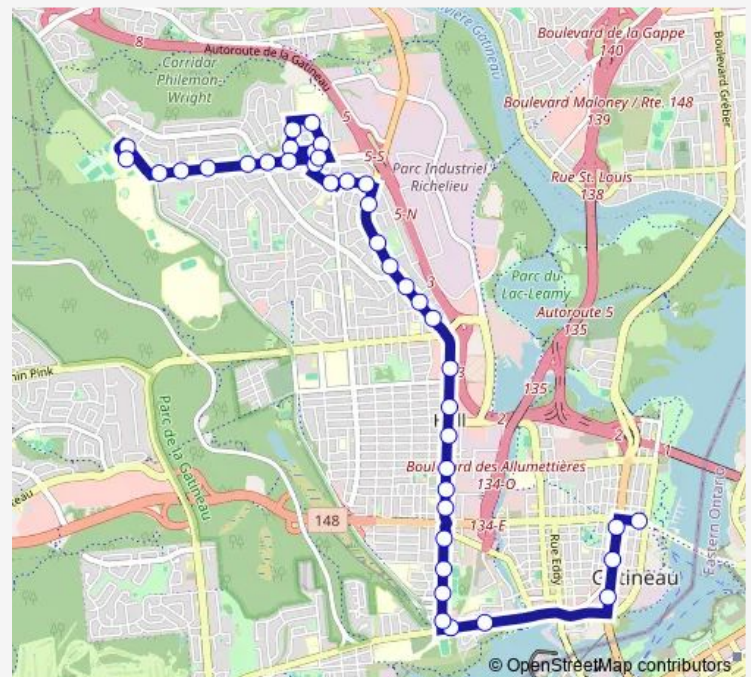

Thursday 14:55

Friday 14:55

Saturday —

Sunday —

Route info

Direction: École Secondaire Mont-Bleu

Stops: 44

Trip Duration: 0 hour 34 min

Monday 07:12-07:23

Tuesday 07:12-07:23

Wednesday 07:12-07:23

Thursday 07:12-07:23

Friday 07:12-07:23

Saturday —

Sunday —

Route info

Direction: des Allumettières/Laurier

Stops: 40

Trip Duration: 0 hour 38 min

Philiat-Fortin/du Mont-Bleu

Georges-Bilodeau/Lucien-Brault

Charles-Albanel/LE Breton

Charles-Albanel/Jumonville

Daniel-Johnson/Jumonville