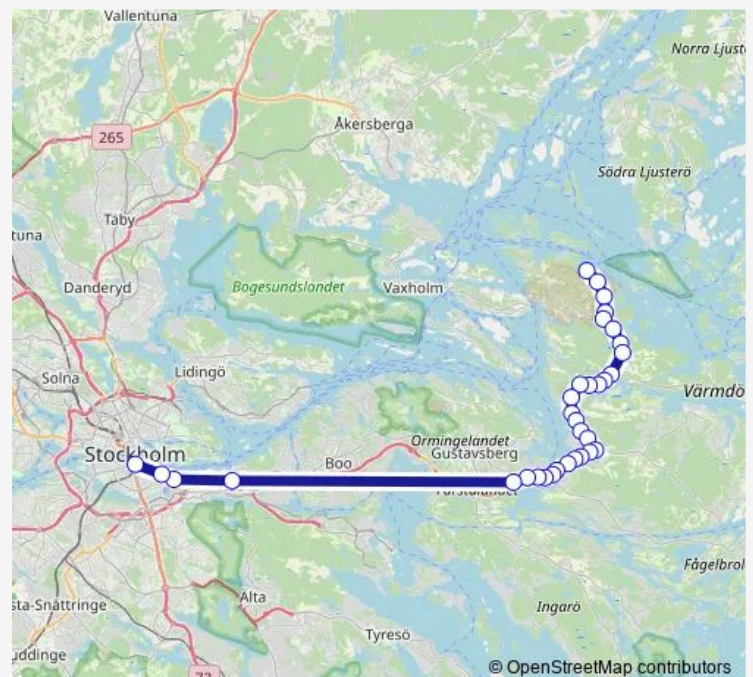

Thursday 00:31-23:17

Friday 00:31-23:46

Saturday 00:31-23:46

Sunday 00:31-23:46

Route info

Direction: Slussen T-bana

Stops: 32

Trip Duration: 0 hour 50 min

Löknäs gård

Viggsö

Nyvarp

Lillsved

Direction

Lillsved — Slussen T-bana

33 stops

[Open route schedule](#)