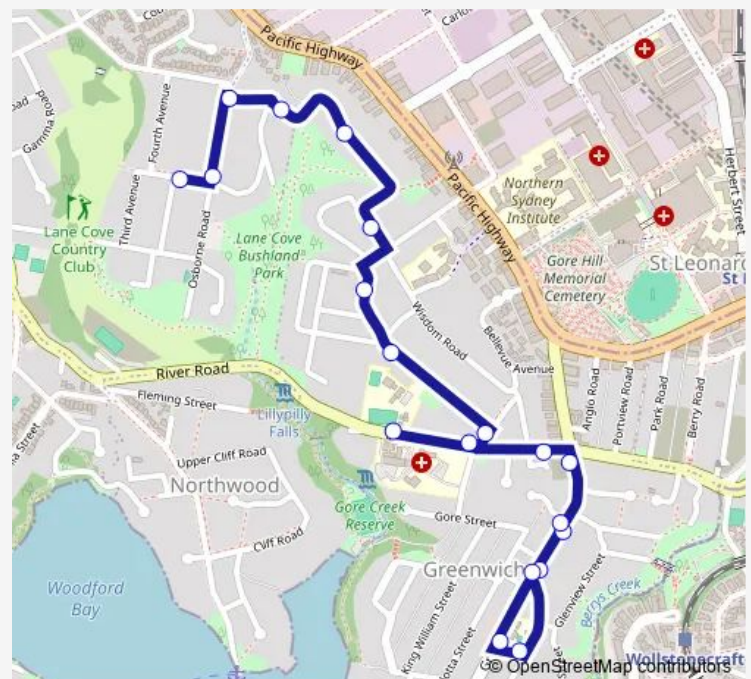

Greenwich Rd At River Rd

River Rd Before Stella Vista Pl

St Vincents Rd At Kingslangley Rd

Kingslangley Rd Opp Lansdowne St

Balfour St After Omar St

Ronald Av Before Crowther Av

46 Ronald Av

Ronald Av At Panorama Rd

Ronald Av At Osborne Rd

Osborne Rd At Second Av

Second Av At Campbell Av

Route schedule

Greenwich Public School, River Rd — Second Av At Campbell Av

Monday 15:20

Tuesday 15:20

Wednesday 15:20

Thursday 15:20

Friday 15:20

Saturday —

Sunday —

Route info

Direction: Greenwich Public School, River Rd

Stops: 19

Trip Duration: 0 hour 15 min

702w — Greenwich Primary to Osborne Park

702w School Bus time schedules and route maps are available in an offline PDF at busmaps.com. Use the busmaps.com website to see live bus times, train schedule or subway schedule, and step-by-step directions for all public transit in Sydney