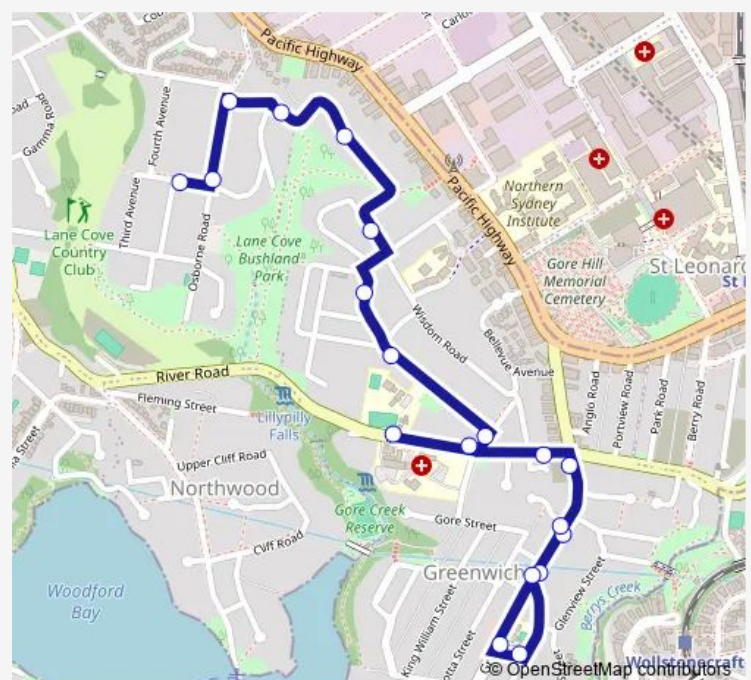

### Direction

Greenwich Public School, River Rd — Second Av At Campbell Av

19 stops

[Open route schedule](#)

Greenwich Public School, River Rd

River Rd At St Vincents Rd

Greenwich Library, Greenwich Rd

Greenwich Rd Opp Oscar St

Kingslanglely Rd Opp Lansdowne St

Balfour St After Omar St

Ronald Av Before Crowther Av

46 Ronald Av

Ronald Av At Panorama Rd

Ronald Av At Osborne Rd

Osborne Rd At Second Av

Second Av At Campbell Av

### Route schedule

Greenwich Public School, River Rd — Second Av At Campbell Av

Monday 15:20

Tuesday 15:20

Wednesday 15:20

Thursday 15:20

Friday 15:20

Saturday —

### Route info

Direction: Greenwich Public School, River Rd

Stops: 19

Trip Duration: 0 hour 15 min

702w — Greenwich Primary to Osborne Park

702w School Bus time schedules and route maps are available in an offline PDF at [busmaps.com](https://busmaps.com). Use the [busmaps.com](https://busmaps.com) website to see live bus times, train schedule or subway schedule, and step-by-step directions for all public transit in Sydney