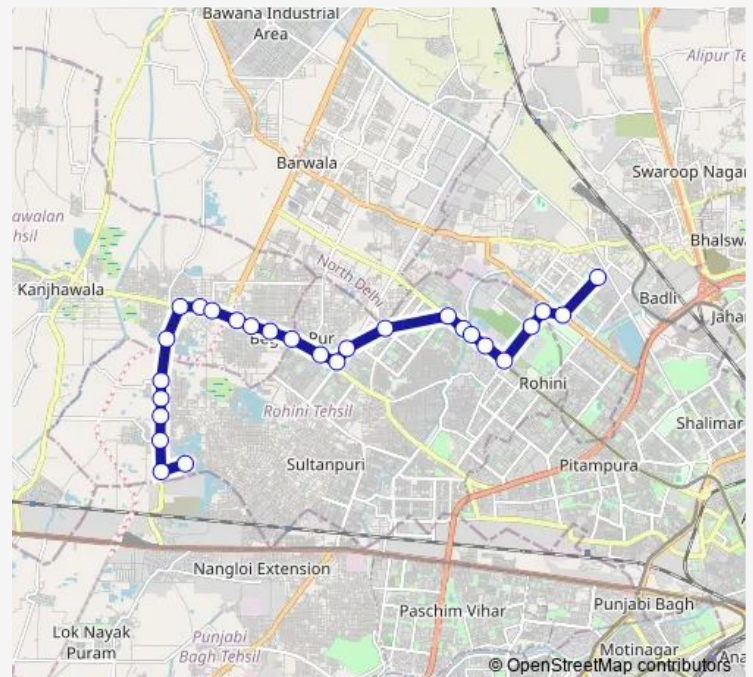

Bus 183stlup

[Go to website](#)

Direction

Rani Khara Depot 2 — Rohini Sec-15

27 stops

[Open route schedule](#)

Rani Khara Depot 2

Rani Khara Depot Crossing

Dera Satguru Sewaram Sahai Sec 24/25

Sec-24 Rohini Main Road

Rithala Village

Route schedule

Rani Khara Depot 2 — Rohini Sec-15

Monday 05:00-07:40

Tuesday 05:00-07:40

Wednesday 05:00-07:40

Thursday 05:00-07:40

Friday 05:00-07:40

Saturday 05:00-07:40

Sunday 05:00-07:40

Route info

Direction: Rani Khara Depot 2

Stops: 27

Trip Duration: 1 hour 2 min

183stlup

Pal Colony

Rithala Metro Station

A Block Sec 11 Rohini

B2 Sec 11 Rohini

Rohini Depot-li

Rohini Sec-15

183stlup Bus time schedules and route maps are available in an offline PDF at busmaps.com. Use the busmaps.com website to see live bus times, train schedule or subway schedule, and step-by-step directions for all public transit in New Delhi