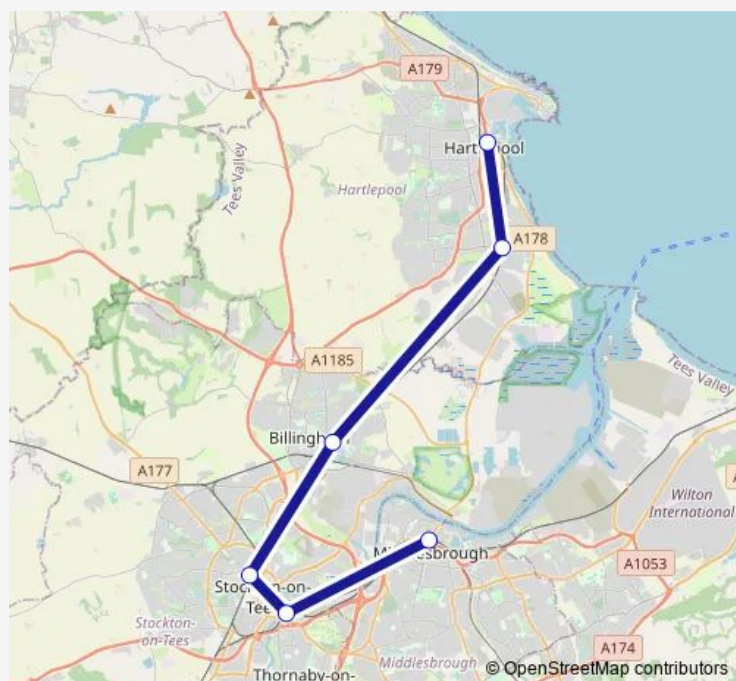

Rail Replacement Bus Service Nt:Hpl->Mbr NT replacement bus service from HPL to Mbr

[Go to website](#)

Direction

Hartlepool — Middlesbrough

6 stops

[Open route schedule](#)

Hartlepool

Seaton Carew

Billingham

Stockton

Thornaby

Middlesbrough

Route schedule

Hartlepool — Middlesbrough

Monday	—
Tuesday	—
Wednesday	—
Thursday	—
Friday	—
Saturday	16:35-22:39
Sunday	08:53-22:23

Route info

Direction: Hartlepool

Stops: 6

Trip Duration: 0 hour 54 min

■ Nt:Hpl->Mbr — NT replacement bus service from HPL to Mbr

Nt:Hpl->Mbr Rail Replacement Bus Service time schedules and route maps are available in an offline PDF at busmaps.com. Use the busmaps.com website to see live bus times, train schedule or subway schedule, and step-by-step directions for all public transit in Stockton-on-Tees