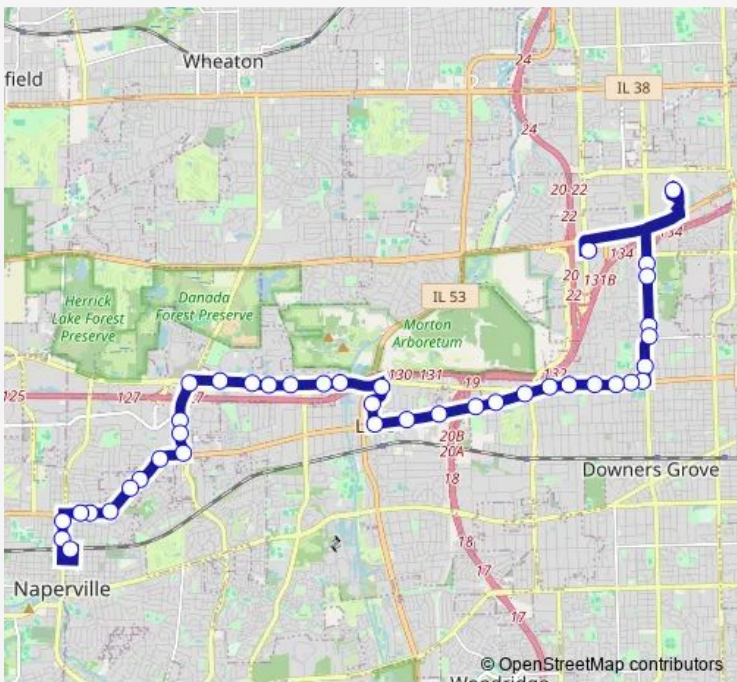

Bus 722 Ogden Avenue

[Go to website](#)

Direction
 Naperville Metra (4th Ave & Center St) — Branding Ln & Finley Rd
 46 stops
[Open route schedule](#)

- Naperville Metra (4th Ave & Center St)
- Washington St & 5th Ave
- Washington St & Ogden Ave
- Ogden Ave & Ellsworth St
- Ogden Ave & Loomis St
- Ogden Ave & Columbia Ave
- Ogden Ave & Wisconsin St
- Ogden Ave & Burlington Ave/East Ave
- Ogden Ave & Iroquois Ave
- Naper Blvd & Ogden Ave
- Naper Blvd & Ridgeland Ave
- Naperville Rd & Diehl Rd
- Warrenville Rd & Waterbridge Ave
- Warrenville Rd & Corporate Dr/Navistar Dr
- Warrenville Rd & Corporate W Dr/Forbes Dr
- Warrenville Rd & Cabot Dr/Corporate West Dr
- Warrenville Rd & Yender Ave/Leask Ln
- Warrenville Rd & Westerhoff Dr
- Warrenville Rd & Corporetum Dr
- Warrenville Rd & Main St
- 1011 Warrenville Rd

Route schedule
 Naperville Metra (4th Ave & Center St) — Branding Ln & Finley Rd

Monday	06:13-20:13
Tuesday	06:13-20:13
Wednesday	06:13-20:13
Thursday	06:13-20:13
Friday	06:13-20:13
Saturday	07:45-20:15
Sunday	—

Route info
 Direction: Naperville Metra (4th Ave & Center St)
 Stops: 46
 Trip Duration: 0 hour 48 min

722 — Ogden Avenue **BusMaps**

Main St & Middleton Ave

Ogden Ave / Spencer Ave

Ogden Ave & Chelsea Ave

Thursday 06:18-21:11

Friday 06:18-21:11

Saturday 07:50-21:13

Sunday —

Route info

Direction: Branding Ln & Finley Rd

Stops: 40

Trip Duration: 0 hour 45 min