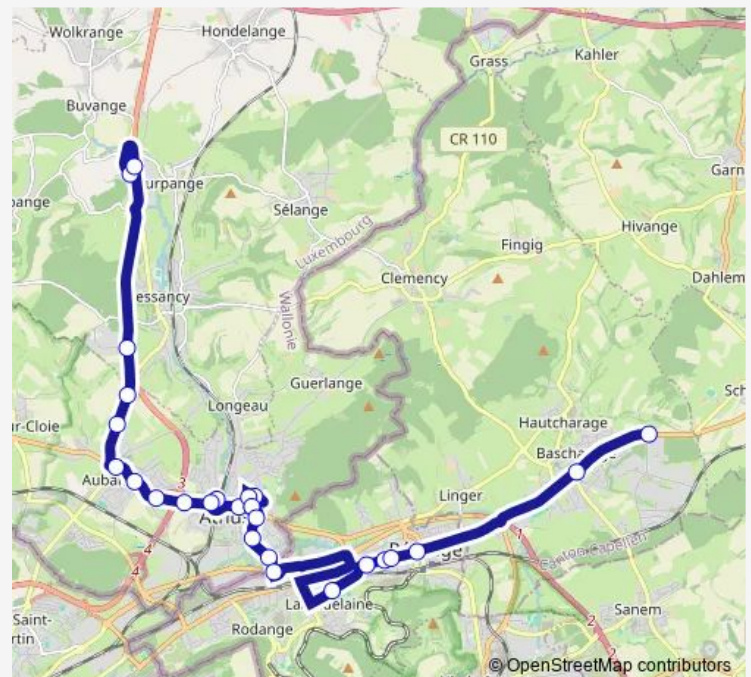

Athus Imma

Athus Clinique

Aubange Rue d'Athus

Route schedule

Bascharage Bommelscheuer — Differt Institut

Monday 07:22

Tuesday 07:22

Wednesday 07:22

Thursday 07:22

Friday 07:22

Saturday —

Sunday —

Route info

Direction: Bascharage Bommelscheuer

Stops: 29

Trip Duration: 0 hour 45 min

722 — Bascharage - Differt

BusMaps

Aubange Rue du Village

Aubange Place

Aubange Rue de Messancy 70

Aubange Rue de Messancy 120

Messancy La Hart

Differt Cora N81

Differt Cora N81

Differt Institut

Direction

Differt Institut — Bascharage Prince Henri

27 stops

[Open route schedule](#)

Differt Institut

Differt Cora N81