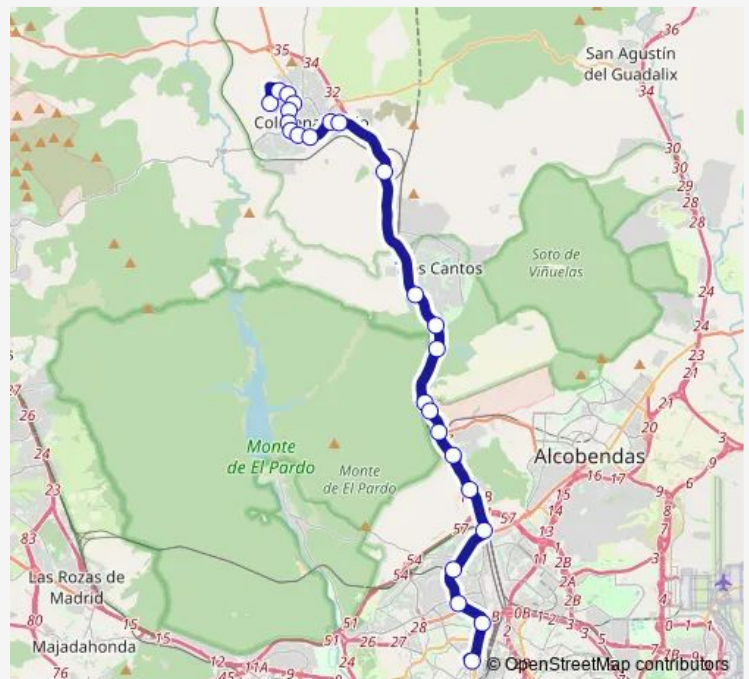

Bus 722 Madrid (Plaza de Castilla) - Colmenar Viejo (Navallar)

[Go to website](#)

Direction

Intercambiador DE Plaza Castilla — AV.SIERRA-CLARA CAMPOAMOR

27 stops

[Open route schedule](#)

Intercambiador DE Plaza Castilla

CUATRO TORRES

CTRA.COLMENAR-HOSPITAL RAMON Y CAJAL

CTRA.COLMENAR VIEJO-ACADEMIA ARTILLERÍA

CTRA.M607-RESIDENCIA ANCIANOS

CTRA.M607-CIUDAD ESCOLAR

CTRA.M607-HOSPITAL PSIQUIÁTRICO

CTRA.M607-HOSPITAL CANTOBLANCO

CTRA.M607-UNIV.AUTÓNOMA

CTRA.M607-CRUCES CTRA.ALCOBENDAS

CTRA.M607-EL GOLOSO

CTRA.M607-LAS JARILLAS

CTRA.M607-CEMENTERIO LA PAZ

CTRA.M607-PUENTE SUR

CTRA.M607-PINOSIERRA

CTRA.M607-EST.TRES CANTOS

CTRA.M607-DEPURADORA

PºERMITA SANTA ANA-C.C.EL VENTANAL

PºMAGDALENA-ERMITA

PºMAGDALENA-POLIDEPORTIVO

Route schedule

Intercambiador DE Plaza Castilla — AV.SIERRA-CLARA CAMPOAMOR

Monday 05:30-22:30

Tuesday 05:30-22:30

Wednesday 05:30-22:30

Thursday 05:30-22:30

Friday 05:30-22:30

Saturday 05:30-22:30

Sunday 05:30-22:30

Route info

Direction: Intercambiador DE Plaza Castilla

Stops: 27

Trip Duration: 0 hour 46 min

722 — Madrid (Plaza de Castilla) - Colmenar Viejo (Navallar)