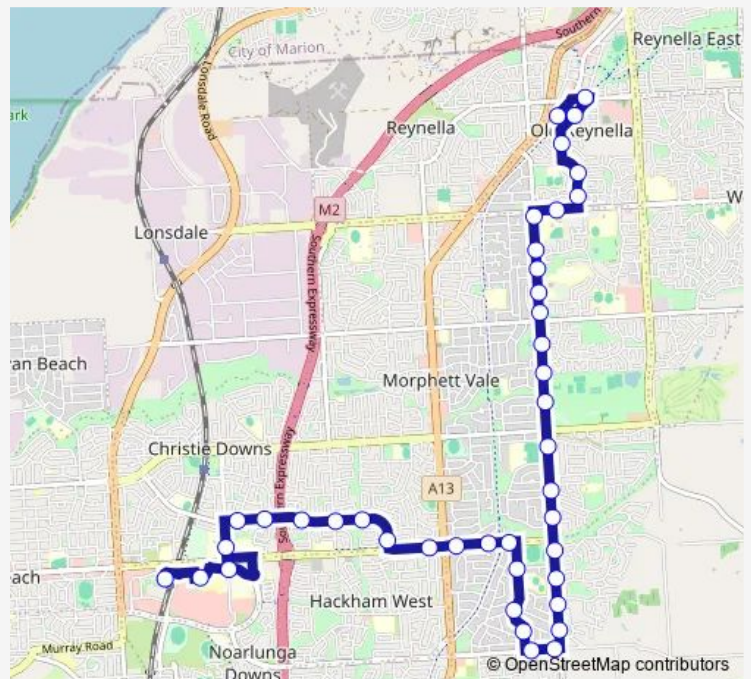

Bus 722 Noarlunga Centre Interchange to City

[Go to website](#)

Direction

Zone C Old Reynella Interchange — Zone A Noarlunga Centre Interchange - West side

41 stops

[Open route schedule](#)

Zone C Old Reynella Interchange

Stop 70A Reynell Rd - North side

Stop 45 Burgoyne Dr - East side

Stop 46 Burgoyne Dr - East side

Stop 46A Concord Dr - East side

Stop 47 Concord Dr - East side

Stop 47A Pimpala Rd - South side

Stop 48 States Rd - East side

Stop 49 States Rd - East side

Stop 49S States Rd - East side

Stop 49A States Rd - East side

Stop 50 States Rd - East side

Stop 51 States Rd - East side

Stop 52 States Rd - East side

Stop 52A States Rd - East side

Stop 53 States Rd - East side

Stop 54 States Rd - East side

Stop 54A States Rd - East side

Stop 55 States Rd - East side

Stop 55A States Rd - East side

Stop 55B States Rd - East side

Route schedule

Zone C Old Reynella Interchange — Zone A Noarlunga Centre Interchange - West side

Monday	06:15-00:17⁺¹
Tuesday	06:15-00:17⁺¹
Wednesday	06:15-00:17⁺¹
Thursday	06:15-00:17⁺¹
Friday	06:15-00:17⁺¹
Saturday	07:28-23:17
Sunday	08:28-23:17

Route info

Direction: Zone C Old Reynella Interchange

Stops: 41

Trip Duration: 0 hour 32 min

722 — Noarlunga Centre Interchange to City