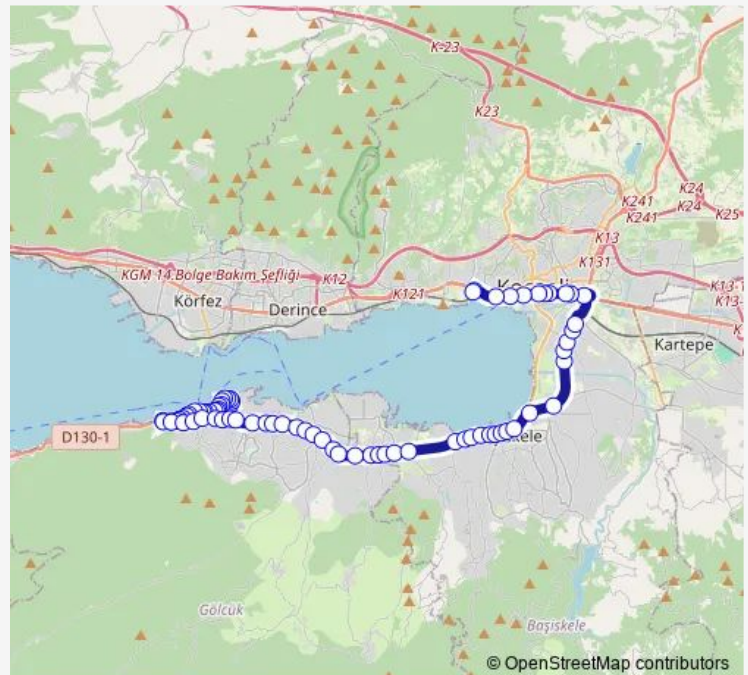

Bus 722 Değirmende-İzmit(Yeni Yol)

[Go to website](#)

Direction

Bati Terminali Peronlar — Serhat

66 stops

[Open route schedule](#)

Bati Terminali Peronlar

Bati Terminali Çikiş

Bati Terminal Kavşağı

Tren Gari Güney Yanyol 2

Adnan Menderes

Mimar Sinan ÜST Geçit S.Derivoğlu 1

Turgut Özal Güney Yanyol 2

42 Evleristasyon

42 Evler

Kandira Sapağı 1

Sanayii D-130

Çimenler 1

Bağdat D-130

Kavacık

Mahmut Paşa İskele

Eskiyol Kavşak 1

Başiskele

Belediye Yolu 1

Yunuslar Sokak

Körfez Mahallesi

Başiskele Körfez Camii 1

Route schedule

Bati Terminali Peronlar — Serhat

Monday 07:45-19:00

Tuesday 07:45-19:00

Wednesday 07:45-19:00

Thursday 07:45-19:00

Friday 07:45-19:00

Saturday 07:45-19:00

Sunday 08:15-19:00

Route info

Direction: Bati Terminali Peronlar

Stops: 66

Trip Duration: 0 hour 49 min

722 — Değirmende-İzmit(Yeni Yol)

BusMaps