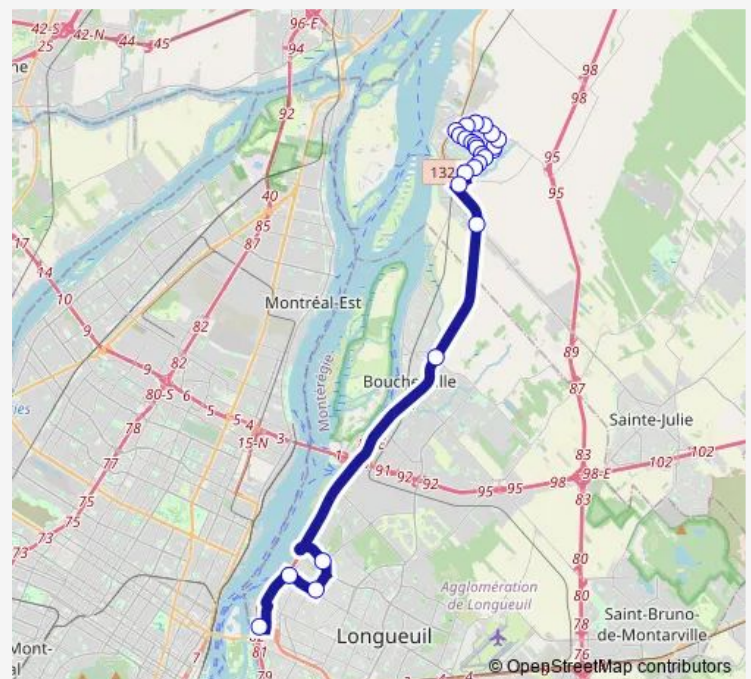

du Petit-Bois / de la Rivière

Route 132 / de la Marine

Route 132 / De Montbrun

Route schedule

René-Gaultier / Charles-Primeau — Terminus Longueuil Porte G4

Monday 06:40

Tuesday 06:40

Wednesday 06:40

Thursday 06:40

Friday 06:40

Saturday —

Sunday —

Route info

Direction: René-Gaultier / Charles-Primeau

Stops: 23

Trip Duration: 0 hour 39 min

722 — Varennes - Longueuil

Terminus De Montarville

Terminus Longueuil Porte G4

Direction

René-Gaultier / Charles-Primeau — Terminus Longueuil
Porte G4

25 stops

[Open route schedule](#)

René-Gaultier / Charles-Primeau

Route info

Direction: René-Gaultier / Charles-Primeau

Stops: 25

Trip Duration: 0 hour 40 min

Direction

Terminus Longueuil Porte G4 — René-Gaultier / Charles-Primeau

23 stops

[Open route schedule](#)