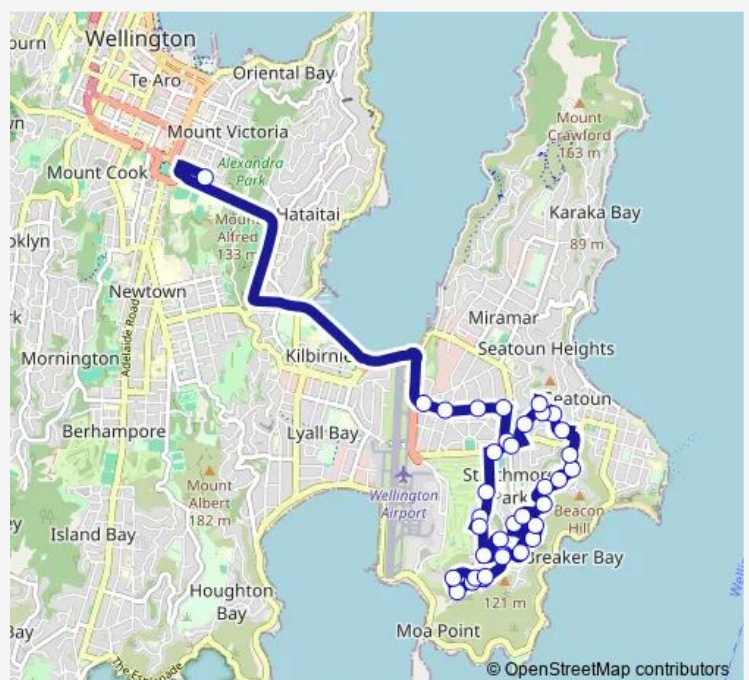

Kekerenga Street at Ahuriri Street

Ahuriri Street (near 30)

Ahuriri Street at Tukanae Street

**Route schedule**

Wellington East Girls' College - Ellice Street (school stop)  
— Strathmore Park Shops - Broadway

Monday 15:33

Tuesday 15:33

Wednesday 15:33

Thursday 15:33

Friday 14:45

Saturday —

Sunday —

**Route info**

Direction: Wellington East Girls' College - Ellice Street (school stop)

Stops: 36

Trip Duration: 0 hour 35 min

Sidlaw Street at Bowes Crescent

Sidlaw Street (near 69)

Beacon Hill - Sidlaw Street

Sidlaw Street at Monorgan Road

Wellington Regional Aquatic Centre (opposite)

Hamilton Road at Wellington Road (near 124)

Kupe Street at Moxham Avenue

Moxham Avenue near Goa Street

Moxham Avenue at Raupo Street (near 88)

Hataitai - Stop A