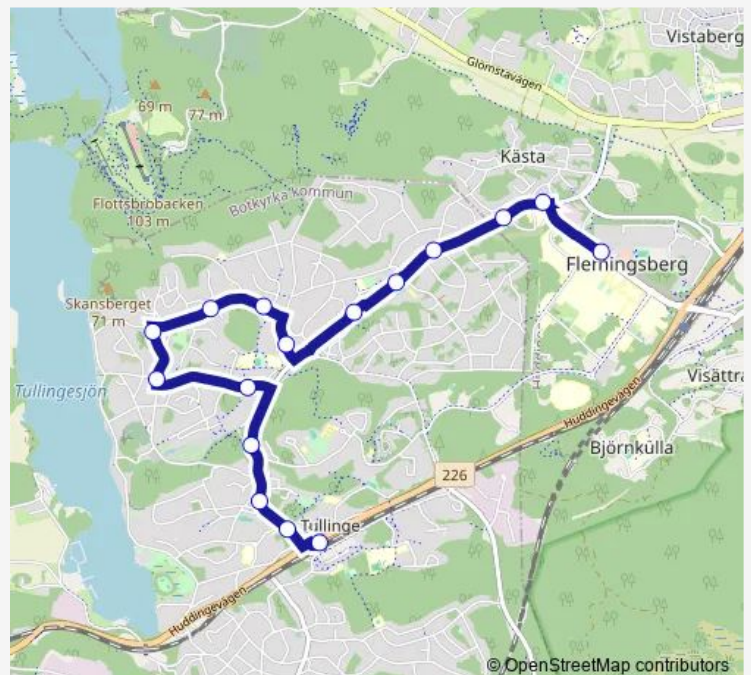

Direction

Huddinge sjukhus — Tullinge station

16 stops

[Open route schedule](#)

Huddinge sjukhus

Kittelvägen

Resedavägen

Bokvägen

Wednesday 06:24-21:51

Thursday 05:39-21:51

Friday 05:39-21:51

Saturday 05:39-21:51

Sunday 05:39-21:51

Route info

Direction: Huddinge sjukhus

Stops: 16

Trip Duration: 0 hour 18 min

Direction

Tullinge station — Huddinge sjukhus

16 stops

[Open route schedule](#)

Tullinge station

Tullinge centrum

Elgentorpsvägen