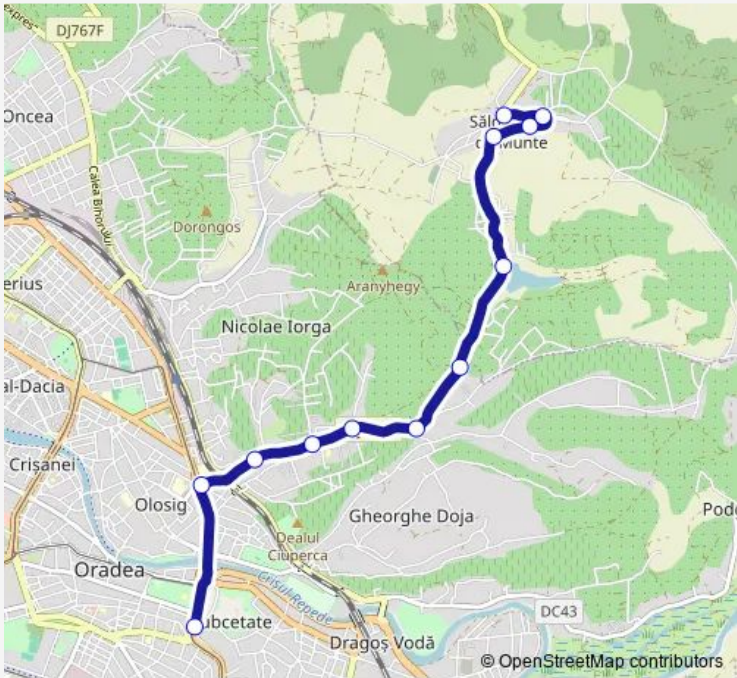

**Direction**  
 Piata Cetatii — Statia de pompare Saldabagiu  
 12 stops  
[Open route schedule](#)

- Piata Cetatii
- Policlinica
- Clinica de Psihiatrie
- Spitalul Judetean
- Louis Pasteur nr.165
- Arinului li
- Teren de sport Paleu
- Hanul Pescarilor li
- Saldabagiu nr.41
- Saldabagiu nr.23
- Saldabagiu nr.107a
- Statia de pompare Saldabagiu

**Route schedule**  
 Piata Cetatii — Statia de pompare Saldabagiu

Monday	04:37-20:02
Tuesday	04:37-20:02
Wednesday	04:37-20:02
Thursday	04:37-20:02
Friday	04:37-20:02
Saturday	06:02-19:27
Sunday	—

**Route info**  
 Direction: Piata Cetatii  
 Stops: 12  
 Trip Duration: 0 hour 22 min

**Direction**

Statia de pompare Saldabagiu — Piata Cetatii

11 stops

[Open route schedule](#)

Statia de pompare Saldabagiu

Saldabagiu de Munte

Hanul Pescarilor

Teren de sport Paleu

## Route info

Direction: Statia de pompare Saldabagiu

Stops: 11

Trip Duration: 0 hour 20 min

722 Bus time schedules and route maps are available in an offline PDF at busmaps.com. Use the busmaps.com website to see live bus times, train schedule or subway schedule, and step-by-step directions for all public transit in Oradea