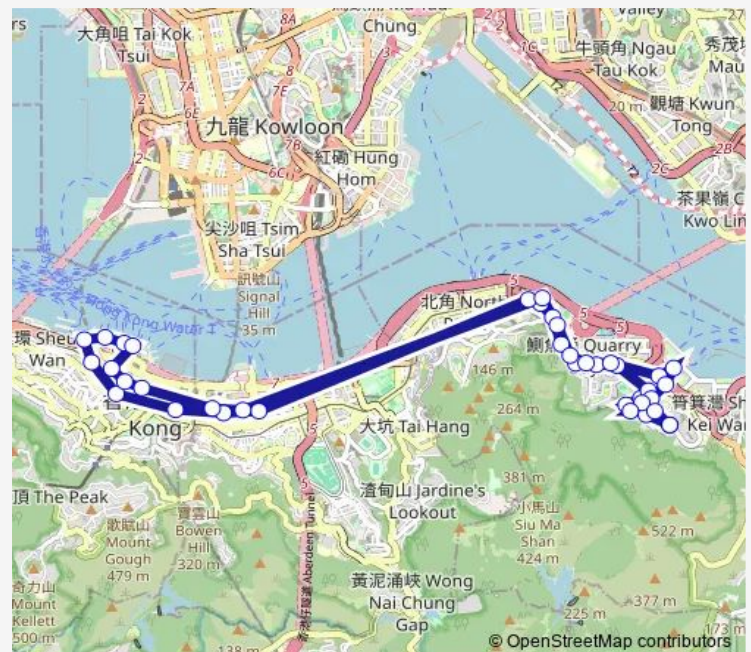

[Ctb] Quarry BAY Street, King'S Road[[Kmb+Ctb] Quarry BAY Street/<Br>Quarry BAY Street, King'S Road

[Ctb] Taikoo Place, King'S Road[[Kmb+Ctb] Taikoo Place/<Br>Taikoo Place, King'S Road[[Kmb] Taikoo Place

### Route schedule

[Ctb] YIU Tung Estate[[Kmb+Ctb] YIU Tung Estate/<Br>Yiu Tung Estate — [Ctb] Central (Exchange Square)[[Kmb+Ctb] Exchange Square BUS Terminus/<Br>Central (Exchange Square)

Monday	06:00-08:50
Tuesday	06:00-08:50
Wednesday	06:00-08:50
Thursday	06:00-08:50
Friday	06:00-08:50
Saturday	06:00-15:09
Sunday	—

### Route info

Direction: [Ctb] YIU Tung Estate[[Kmb+Ctb] YIU Tung Estate/<Br>Yiu Tung Estate

Stops: 22

Trip Duration: 0 hour 43 min

[Ctb] Healthy Village, King'S Road[[Kmb+Ctb] Healthy Village/<Br>Healthy Village, King'S Road[[Kmb] Healthy Village