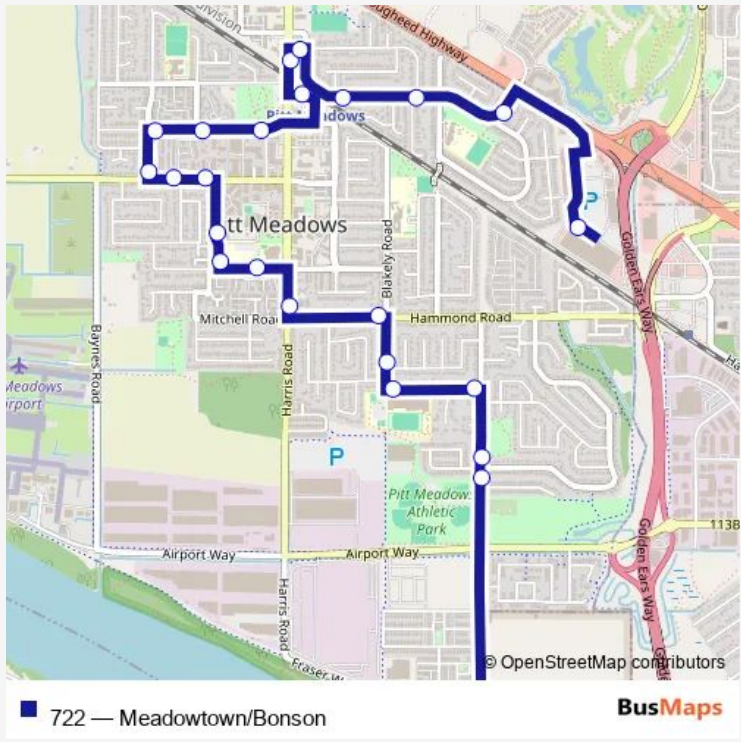

Bus 722 Meadowtown/Bonson

[Go to website](#)

Direction
 Eastbound Mall Access Rd @ Meadowtown Centre —
 Eastbound Fraser Way @ Bay Mill Rd

23 stops

[Open route schedule](#)

- Eastbound Mall Access Rd @ Meadowtown Centre
- Northbound Mall Access Rd @ Meadowtown Centre
- Southbound Park Rd @ Somerset Dr
- Westbound Park Rd @ 194b St
- Westbound Park Rd @ 193 St
- Northbound 192a St @ Davison Rd
- Southbound Harris Rd @ Davison Rd
- Pitt Meadows Station @ Bay 2
- Westbound 122 Ave @ 191b St
- Westbound 122 Ave @ 190 St
- Eastbound Ford Rd @ 189b St
- Southbound 190a St @ 119b Ave
- Eastbound 119 Ave @ 190a St
- Southbound Harris Rd @ 119 Ave
- Eastbound Hammond Rd @ Harris Rd
- Southbound Blakely Rd @ Hammond Rd
- Southbound Blakely Rd @ 116b Ave
- Eastbound 116b Ave @ 195a St
- Southbound Bonson Rd @ 116a Ave
- Southbound Bonson Rd @ Aljumaili Ave
- Southbound Bonson Rd @ Bruce Dr

Route schedule
 Eastbound Mall Access Rd @ Meadowtown Centre —
 Eastbound Fraser Way @ Bay Mill Rd

Monday	05:19-15:10
Tuesday	05:19-15:10
Wednesday	05:19-15:10
Thursday	05:19-15:10
Friday	05:19-15:10
Saturday	09:15-19:15
Sunday	—

Route info

Direction: Eastbound Mall Access Rd @ Meadowtown Centre

Stops: 23

Trip Duration: 0 hour 22 min

Southbound Bonson Rd @ Hoffmann Way

Eastbound Fraser Way @ Bay Mill Rd

Direction

Eastbound Fraser Way @ Bay Mill Rd — Eastbound Mall Access Rd @ Meadowtown Centre

24 stops

[Open route schedule](#)

Eastbound Fraser Way @ Bay Mill Rd

Northbound Bonson Rd @ 114b Ave

Northbound Bonson Rd @ S Wildwood Cres

Westbound 116b Ave @ Bonson Rd

Westbound 116b Ave @ Blakely Rd

Northbound Blakely Rd @ 117 Ave