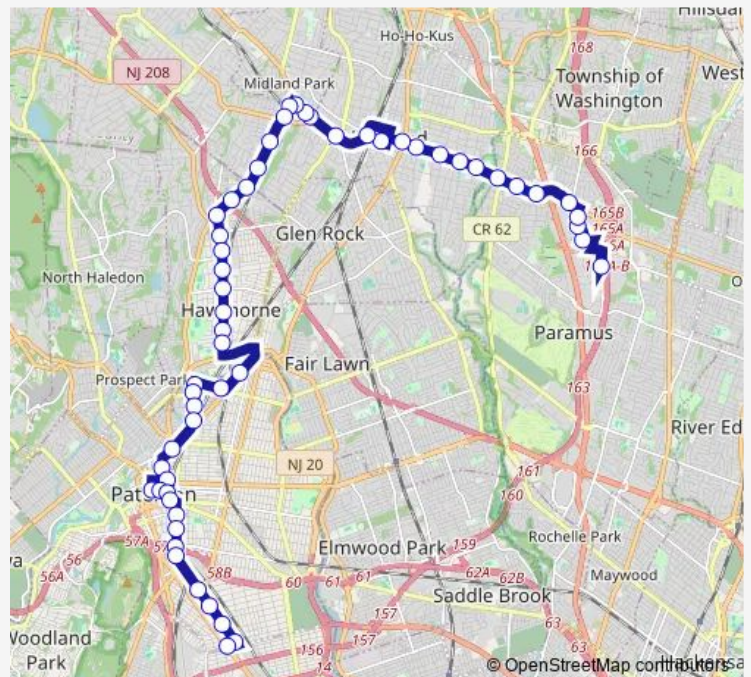

Thursday 07:20-15:15

Friday 07:20-15:15

Saturday —

Sunday —

Route info

Direction: Paramus Park Mall

Stops: 55

Trip Duration: 1 hour 1 min

Goffle RD AT Liberty St

Goffle RD 313' S OF Ravine Ave

Goffle RD AT Braen Ave

Goffle RD AT NJ Route 208

Lafayette AVE AT Goffle Rd

Lafayette AVE AT Genevieve Ave

Lafayette AVE 100' S OF Utter AVE/REA Ave.

Lafayette AVE AT Vreeland Ave

Lafayette AVE AT Warburton Ave

Lafayette AVE AT Diamond Bridge Ave

Lafayette AVE AT Llewellyn Ave

Lafayette AVE AT Elberon Ave

RIVER RD AT 3RD AVE#

5TH AVE AT East 13th St

East 6TH ST AT 5TH Ave

East 6TH ST AT 6TH Ave

Market ST AT Memorial Drive, NJ RR Station

Straight ST AT Essex St

Straight ST AT Cedar St

STRAIGHT ST AT 21ST AVE

STRAIGHT ST AT GETTY AVE

Getty AVE AT Madison Ave#

Getty AVE AT Thomas St#

Getty AVE AT Michigan Ave#