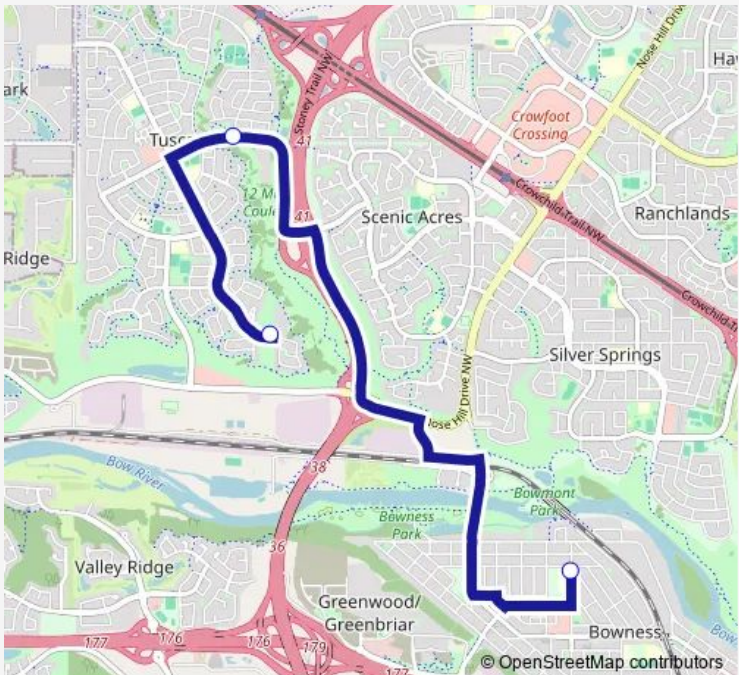

Bus 722 Bowness/ Tuscany Ravine

[Go to website](#)

Direction
 WB Tuscany Ravine RD @ Tuscany Ravine HT Nw — SB
 77 ST NW @ 46 AV Nw

10 stops

[Open route schedule](#)

- WB Tuscany Ravine RD @ Tuscany Ravine HT Nw
- WB Tuscany Ravine RD @ Tuscany Ravine CO Nw
- WB Tuscany Ravine RD @ Tuscany Ravine TC Nw
- NB Tuscany Ravine RD @ Tuscany Meadows HT Nw
- NB Tuscany WY @ Tuscany Hills WY Nw
- NB Tuscany WY @ Tuscany Hills PA Nw
- EB Tuscany BV @ Tuscany WY Nw
- EB Tuscany BV @ Tuscany Hills RD Nw
- EB Tuscany BV @ Tuscany Springs BV Nw
- SB 77 ST NW @ 46 AV Nw

Route schedule
 WB Tuscany Ravine RD @ Tuscany Ravine HT Nw — SB
 77 ST NW @ 46 AV Nw

Monday	08:25
Tuesday	08:25
Wednesday	08:25
Thursday	08:25
Friday	08:25
Saturday	—
Sunday	—

Route info

Direction: WB Tuscany Ravine RD @ Tuscany Ravine HT Nw

Stops: 10

Trip Duration: 0 hour 25 min

Direction

SB 77 ST NW @ 46 AV Nw — WB Tuscany Ravine RD @ Tuscany Ravine HT Nw

3 stops

[Open route schedule](#)

SB 77 ST NW @ 46 AV Nw

WB Tuscany BV @ Tuscany Springs BV Nw

WB Tuscany Ravine RD @ Tuscany Ravine HT Nw

Route schedule

SB 77 ST NW @ 46 AV Nw — WB Tuscany Ravine RD @ Tuscany Ravine HT Nw

Monday	15:40
Tuesday	15:40
Wednesday	15:40
Thursday	15:40
Friday	14:05
Saturday	—
Sunday	—