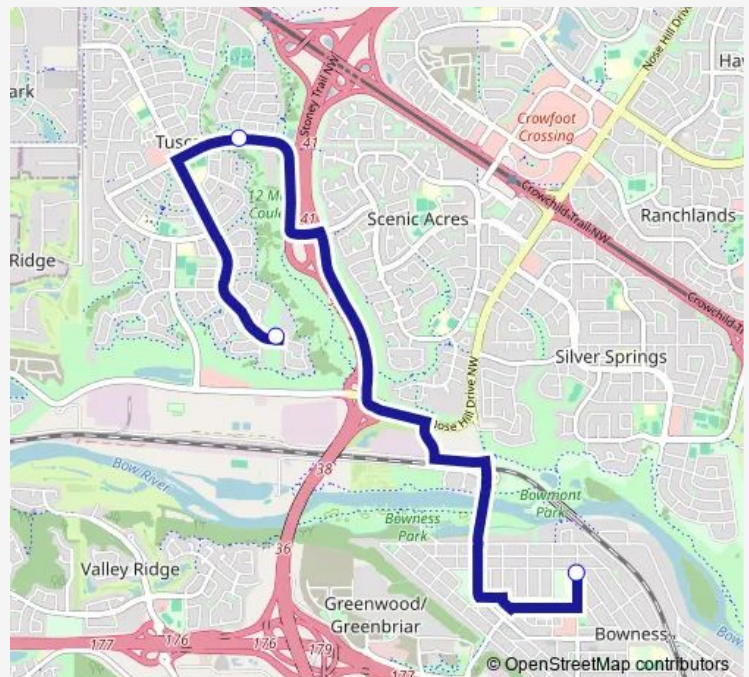

WB Tuscany Ravine RD @ Tuscany Ravine CO Nw

WB Tuscany Ravine RD @ Tuscany Ravine TC Nw

NB Tuscany Ravine RD @ Tuscany Meadows HT Nw

NB Tuscany WY @ Tuscany Hills WY Nw

NB Tuscany WY @ Tuscany Hills PA Nw

EB Tuscany BV @ Tuscany WY Nw

EB Tuscany BV @ Tuscany Hills RD Nw

EB Tuscany BV @ Tuscany Springs BV Nw

SB 77 ST NW @ 46 AV Nw

Route schedule

WB Tuscany Ravine RD @ Tuscany Ravine HT Nw — SB 77 ST NW @ 46 AV Nw

Monday	08:25
Tuesday	08:25
Wednesday	08:25
Thursday	08:25
Friday	08:25
Saturday	—
Sunday	—

Route info

Direction: WB Tuscany Ravine RD @ Tuscany Ravine HT Nw

Stops: 10

Trip Duration: 0 hour 25 min

Direction

SB 77 ST NW @ 46 AV Nw — WB Tuscany Ravine RD @ Tuscany Ravine HT Nw

3 stops

[Open route schedule](#)

SB 77 ST NW @ 46 AV Nw

WB Tuscany BV @ Tuscany Springs BV Nw

WB Tuscany Ravine RD @ Tuscany Ravine HT Nw