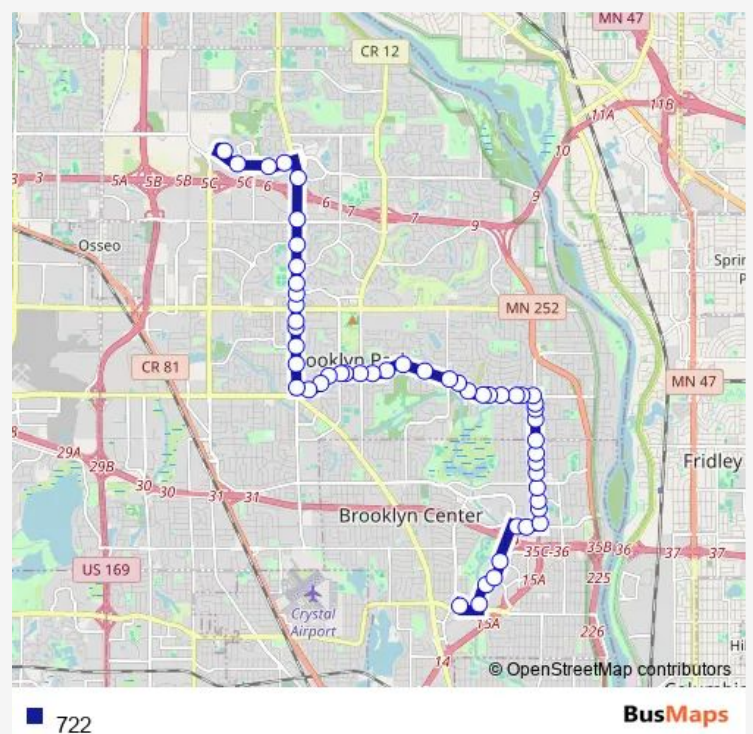

Zane Ave N & Creekview Lane N

Zane Ave N & 85th Ave N

Zane Ave N & Adair Ave N

Zane Ave N & 83rd Pkwy

Zane Ave N & Candlewood Dr

Zane Ave N & 80th Ave N

Zane Ave N & 78th Ave N

Brookdale Dr & Welcome Ave N

Brookdale Dr & 77th Ave N

Brookdale Dr & Brookdale Court (W)

### Route schedule

Target Bldg E/F & Target West Lot — Brooklyn Ctr Transit Ctr Gate J

Monday 07:17-21:22

Tuesday 07:17-21:33

Wednesday 07:17-21:22

Thursday 07:17-21:22

Friday 07:17-21:22

Saturday 07:21-21:33

### Route info

Direction: Target Bldg E/F & Target West Lot

Stops: 57

Trip Duration: 0 hour 35 min

Brookdale Dr & Regent Ave N

Brookdale Dr & Quail Ave N

Brookdale Dr & Noble Ave N

Brookdale Dr N & Lee Ave N