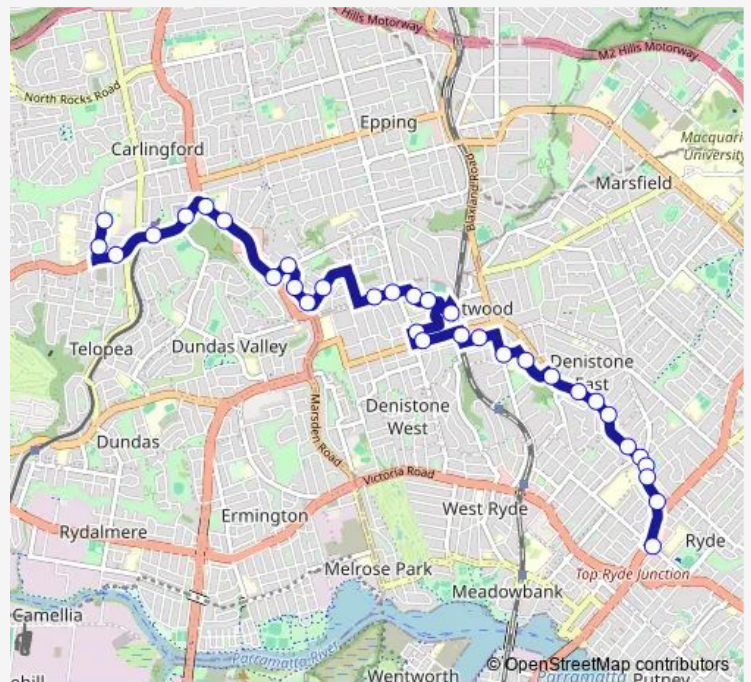

- James Ruse Agricultural High School, Baker St
- Baker St After Pleasant Ct
- Pennant Hills Rd Opp Charles St
- Pennant Hills Rd At Lloyds Av
- Pennant Hills Rd After Janell Cres
- Carlingford Village Shopping Centre, Marsden Rd
- Macquarie Community College, Marsden Rd
- Marsden Rd At Mobbs Lane
- Mobbs Lane Shops, Mobbs Lane
- Raimonde Rd Opp Maismonde Pl
- Raimonde Rd Opp Apollo Pl
- Raimonde Rd At Lexington Av
- Terry Rd Opp Tarrants Av
- Terry Rd Before Midson Rd
- Hillview Rd Opp Marist College
- Hillview Rd Opp St Kevin's Primary School
- Eastwood Station, West Pde, Stand A
- Eastwood Public School, Rowe St
- Eastwood Public School, Rutledge St
- East Pde At First Av
- Second Av Opp Young Pde

Route schedule

James Ruse Agricultural High School, Baker St — Top Ryde City Shopping Centre, Blaxland Rd

Monday	15:20
Tuesday	15:20
Wednesday	15:20
Thursday	15:20
Friday	15:20
Saturday	—
Sunday	—

Route info

Direction: James Ruse Agricultural High School, Baker St

Stops: 33

Trip Duration: 0 hour 42 min

715w — James Ruse High School to Ryde Shops

Fourth Av Opp Ryde Medical Centre

Denistone Rd Opp Ryde Hospital

Blaxland Rd At Hopetoun Av