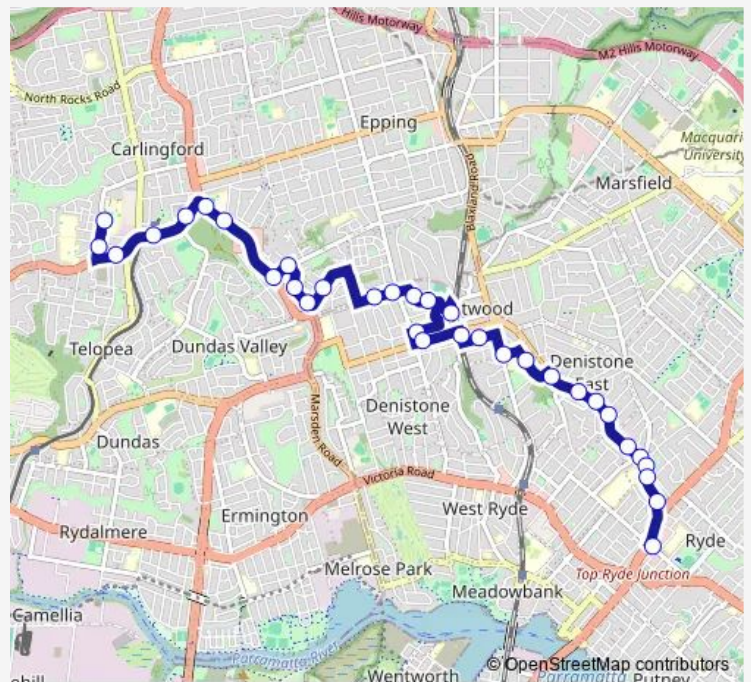

School Bus 715w James Ruse High School to Ryde Shops

[Go to website](#)

Direction

James Ruse Agricultural High School, Baker St — Top Ryde City Shopping Centre, Blaxland Rd

33 stops

[Open route schedule](#)

- James Ruse Agricultural High School, Baker St
- Baker St After Pleasant Ct
- Pennant Hills Rd Opp Charles St
- Pennant Hills Rd At Lloyds Av
- Pennant Hills Rd After Janell Cres
- Carlingford Village Shopping Centre, Marsden Rd
- Macquarie Community College, Marsden Rd
- Marsden Rd At Mobbs Lane
- Mobbs Lane Shops, Mobbs Lane
- Raimonde Rd Opp Maismonde Pl
- Raimonde Rd Opp Apollo Pl
- Raimonde Rd At Lexington Av
- Terry Rd Opp Tarrants Av
- Terry Rd Before Midson Rd
- Hillview Rd Opp Marist College
- Hillview Rd Opp St Kevin's Primary School
- Eastwood Station, West Pde, Stand A
- Eastwood Public School, Rowe St
- Eastwood Public School, Rutledge St
- East Pde At First Av
- Second Av Opp Young Pde

Route schedule

James Ruse Agricultural High School, Baker St — Top Ryde City Shopping Centre, Blaxland Rd

Monday	15:20
Tuesday	15:20
Wednesday	15:20
Thursday	15:20
Friday	15:20
Saturday	—
Sunday	—

Route info

Direction: James Ruse Agricultural High School, Baker St

Stops: 33

Trip Duration: 0 hour 42 min

715w — James Ruse High School to Ryde Shops

Fourth Av Opp Ryde Medical Centre

Denistone Rd Opp Ryde Hospital

Blaxland Rd At Hopetoun Av