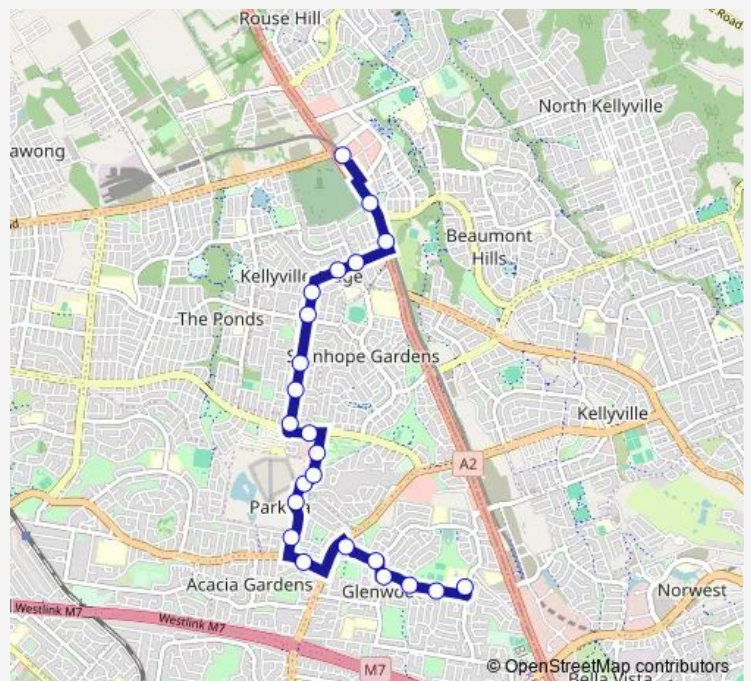

School Bus 2508 Glenwood HS to Rouse Hill Town Centre via Parklea and Kellyville Ridge

[Go to website](#)

Direction

Glenwood High School, Bus Bay — Rouse Hill Town Centre, Tempus St

23 stops

[Open route schedule](#)

- Glenwood High School, Bus Bay
- Forman Av Before Packsaddle St
- Forman Av After Packsaddle St
- Forman Av At Arrowsmith St
- Sorrento Dr At Glenwood Park Dr
- Sorrento Dr Before Sunnyholt Rd
- Quakers Hill Pkwy After Sunnyholt Rd
- Sentry Dr Opp Clementine St
- Parklea Correctional Centre, Sentry Dr
- Sentry Dr Opp Phoenix Av
- Sentry Dr Before Golden Gr
- Stanhope Village Shopping Centre, Sentry Dr
- Stanhope Village Shopping Centre, Stanhope Pkwy
- Conrad Rd After Stanhope Pkwy
- Conrad Rd Opp Oakvale Av
- Conrad Rd Before Silverwood St
- Conrad Rd After Keirle Rd
- Conrad Rd Opp Armour Av
- Merriville Rd At Nicholi St
- Merriville Rd At Vinegar Hill Rd

Route schedule

Glenwood High School, Bus Bay — Rouse Hill Town Centre, Tempus St

Monday	14:19
Tuesday	15:09
Wednesday	15:09
Thursday	15:09
Friday	15:09
Saturday	—
Sunday	—

Route info

Direction: Glenwood High School, Bus Bay

Stops: 23

Trip Duration: 0 hour 33 min

2508 — Glenwood HS to Rouse Hill Town Centre via Parklea and Kellyville Ridge

Merriville T-Way

Sanctuary T-Way

Rouse Hill Town Centre, Tempus St

2508 School Bus time schedules and route maps are available in an offline PDF at busmaps.com. Use the busmaps.com website to see live bus times, train schedule or subway schedule, and step-by-step directions for all public transit in Parramatta