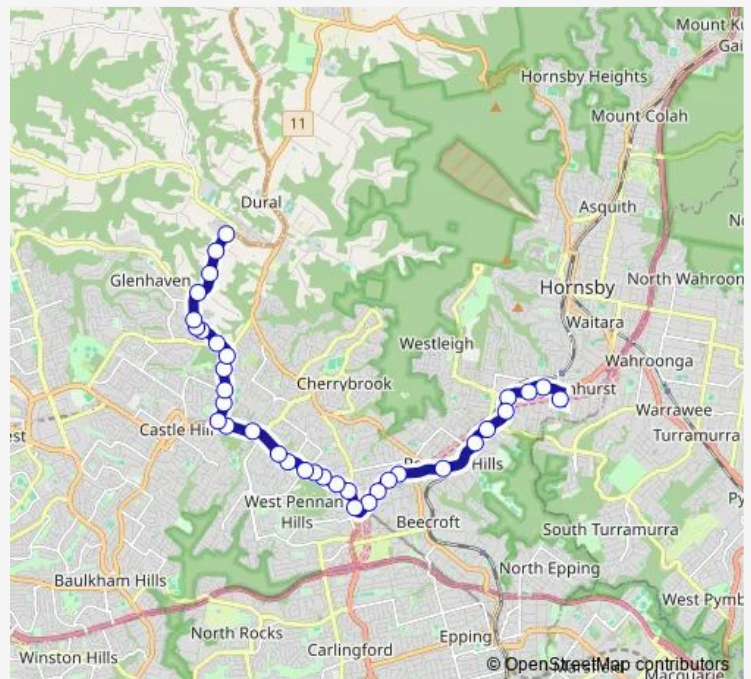

School Bus 3579 Loreto Normanhurst to Round Corner Shops via Oakhill College

[Go to website](#)

Direction

Loreto College South, Osborn Rd — Round Corner Shops, Old Northern Rd

35 stops

[Open route schedule](#)

Route schedule

Loreto College South, Osborn Rd — Round Corner Shops, Old Northern Rd

Monday	15:25
Tuesday	15:25
Wednesday	15:25
Thursday	15:25
Friday	15:25
Saturday	—
Sunday	—

Route info

Direction: Loreto College South, Osborn Rd

Stops: 35

Trip Duration: 0 hour 35 min

3579 — Loreto Normanhurst to Round Corner Shops via Oakhill College **BusMaps**

Castle Hill Rd After Highs Rd

Castle Hill Rd Before Old Northern Rd

Old Northern Rd Opp Castle Hill Rd

Old Northern Rd At Glenhaven Rd

Lorien Novalis School, Old Northern Rd

Old Northern Rd After Malabar Rd

Round Corner Shops, Old Northern Rd

3579 School Bus time schedules and route maps are available in an offline PDF at busmaps.com. Use the busmaps.com website to see live bus times, train schedule or subway schedule, and step-by-step directions for all public transit in Parramatta