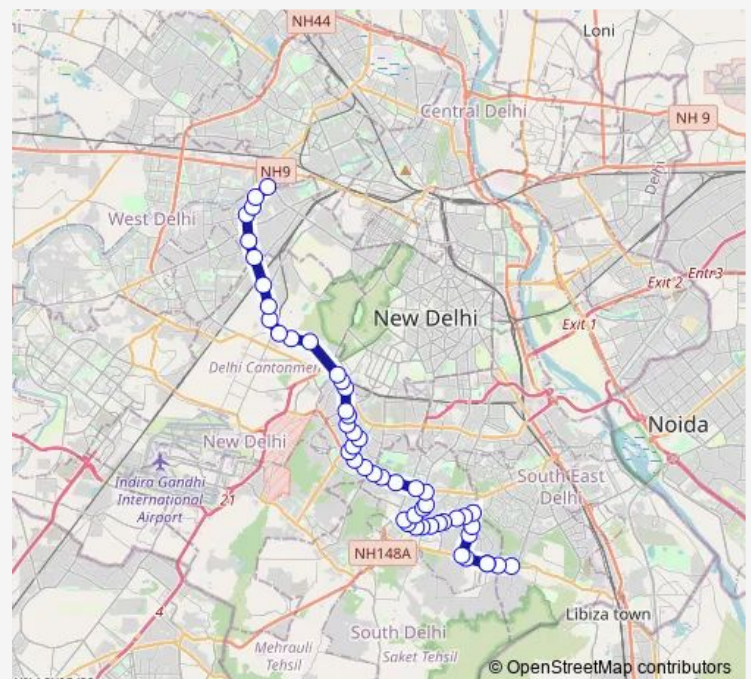

Thursday 05:05-20:08

Friday 05:05-20:08

Saturday 05:05-20:08

Sunday 05:05-20:08

Route info

Direction: Hamdard Nagar / Sangam Vihar

Stops: 54

Trip Duration: 1 hour 53 min