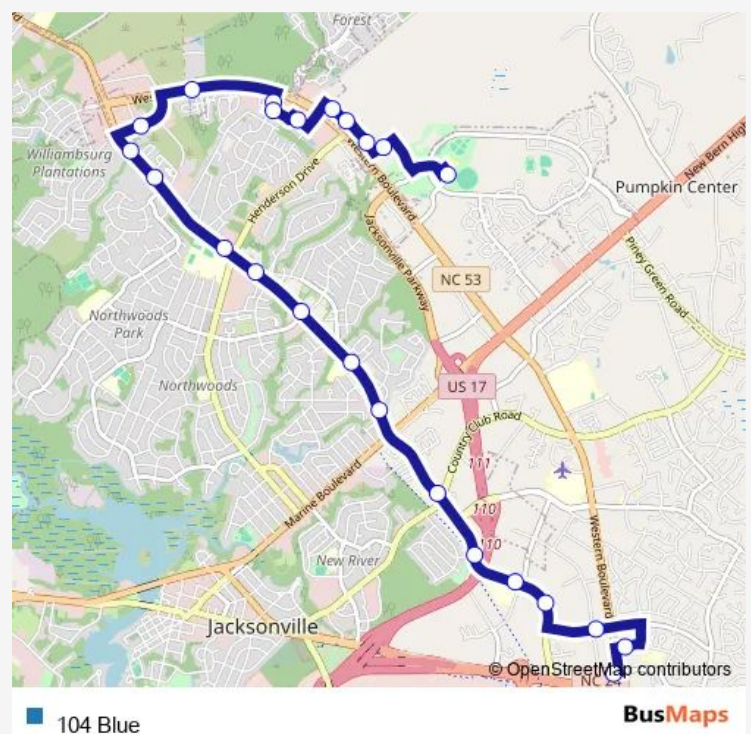

Gum Branch Rd. @ Gum Branch Square East

Jacksonville Station East

Bell Fork Rd. @ Hargett St. East

Bell Fork Rd. @ Armstrong Dr. East

Bell Fork Rd. @ Bell Fork Elementary School East

Bell Fork Rd. @ Daily News East

Friday 06:19-19:19

Saturday 10:19-19:19

Sunday 10:19-19:19

Route info

Direction: Jacksonville Commons Park & Ride Facility East

Stops: 22

Trip Duration: 0 hour 36 min

Center St. @ Burger King West

Direction

Center St. @ Burger King West — Jacksonville Commons Park & Ride Facility East

24 stops

[Open route schedule](#)

Center St. @ Burger King West

Village Dr. @ Surplus Warehouse West

Brynn Marr Rd. @ Excel Body Works West

Thursday 05:55-18:55

Friday 05:55-18:55

Saturday 09:55-19:55

Sunday 09:55-19:55

Route info

Direction: Center St. @ Burger King West

Stops: 24

Trip Duration: 0 hour 24 min