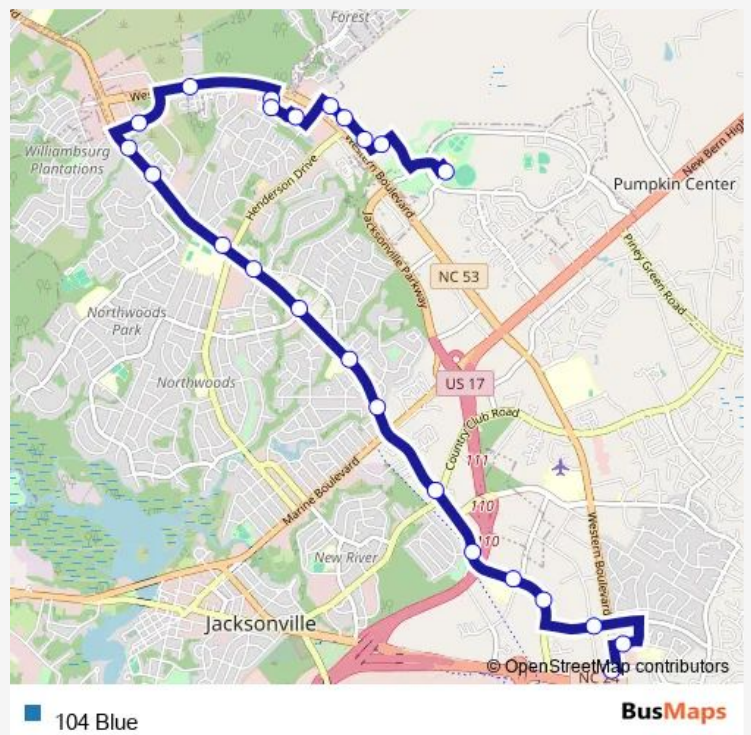

Bus 104 Blue

[Go to website](#)

Direction
 Jacksonville Commons Park & Ride Facility East — Center St. @ Burger King West
 22 stops
[Open route schedule](#)

- Jacksonville Commons Park & Ride Facility East
- Gateway Dr. S. @ Marine Chevrolet East
- Brabham Ave. @ Publix East
- Brabham Ave. @ Wilmington Health East
- Brabham Ave. @ Novant Health East
- Carolina Park Ave @ Neighborhood Walmart
- Western Blvd. @ Palisades Apartments East
- Gum Branch Rd. @ Food Lion East
- Gum Branch Rd. @ Williamsburg Pl. Apartments East
- Gum Branch Rd. @ Plantation Blvd. East
- Gum Branch Rd. @ Jacksonville High School East
- Gum Branch Rd. @ Ollies
- Gum Branch Rd. @ Ducks East
- Gum Branch Rd. @ Onsville Dr. East
- Gum Branch Rd. @ Gum Branch Square East
- Jacksonville Station East
- Bell Fork Rd. @ Hargett St. East
- Bell Fork Rd. @ Armstrong Dr. East
- Bell Fork Rd. @ Bell Fork Elementary School East
- Bell Fork Rd. @ Daily News East
- Brynn Marr Rd. @ Montford Pt. Marine Assoc. East

Route schedule

Jacksonville Commons Park & Ride Facility East — Center St. @ Burger King West

Monday	06:19-19:19
Tuesday	06:19-19:19
Wednesday	06:19-19:19
Thursday	06:19-19:19
Friday	06:19-19:19
Saturday	10:19-19:19
Sunday	10:19-19:19

Route info

Direction: Jacksonville Commons Park & Ride Facility East
 Stops: 22
 Trip Duration: 0 hour 36 min

104 Blue

Center St. @ Burger King West

Direction

Center St. @ Burger King West — Jacksonville Commons Park & Ride Facility East

Sunday 09:55-19:55

Route info

Direction: Center St. @ Burger King West

Stops: 24

Trip Duration: 0 hour 24 min

104 Blue Bus time schedules and route maps are available in an offline PDF at busmaps.com. Use the busmaps.com website to see live bus times, train schedule or subway schedule, and step-by-step directions for all public transit in Jacksonville